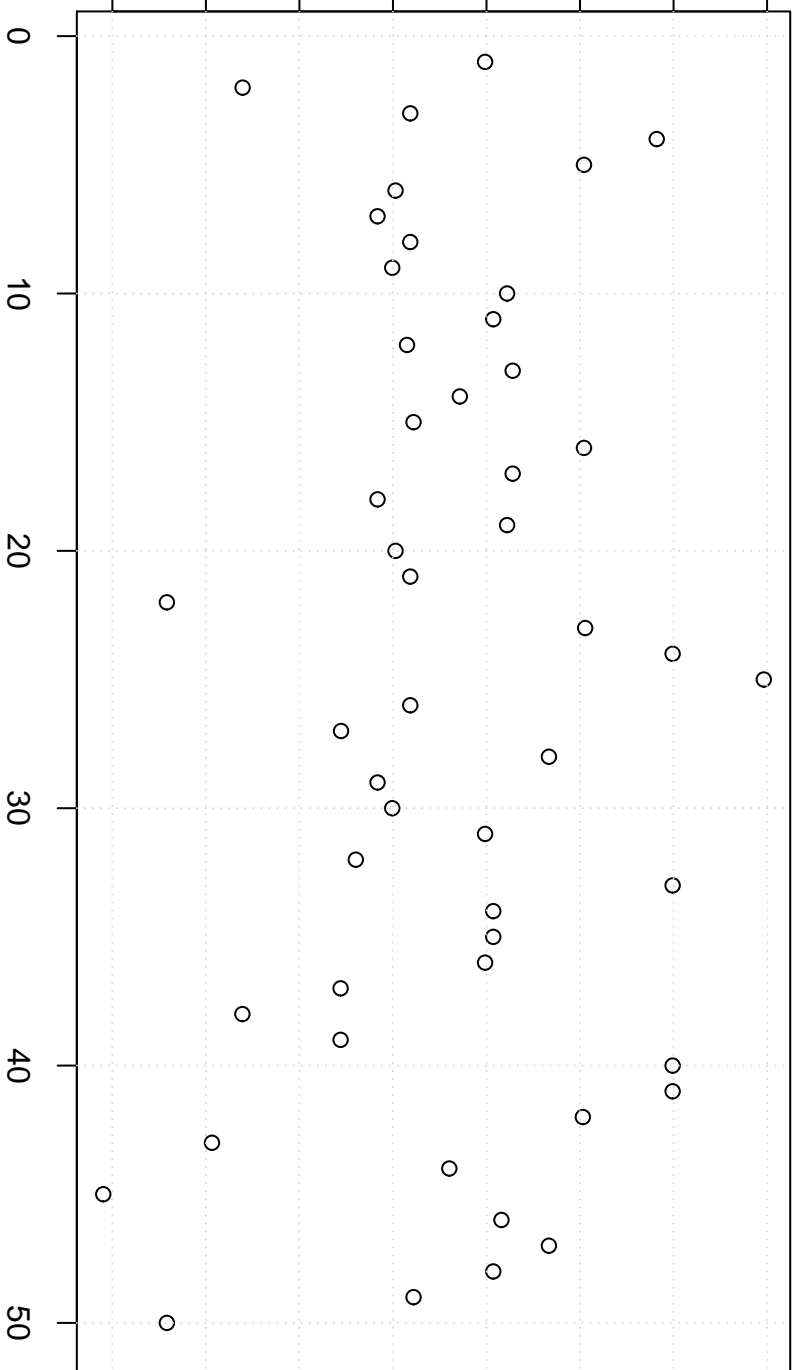

simulated values

8600 9000 9400 9800

Simulation of Median

Index