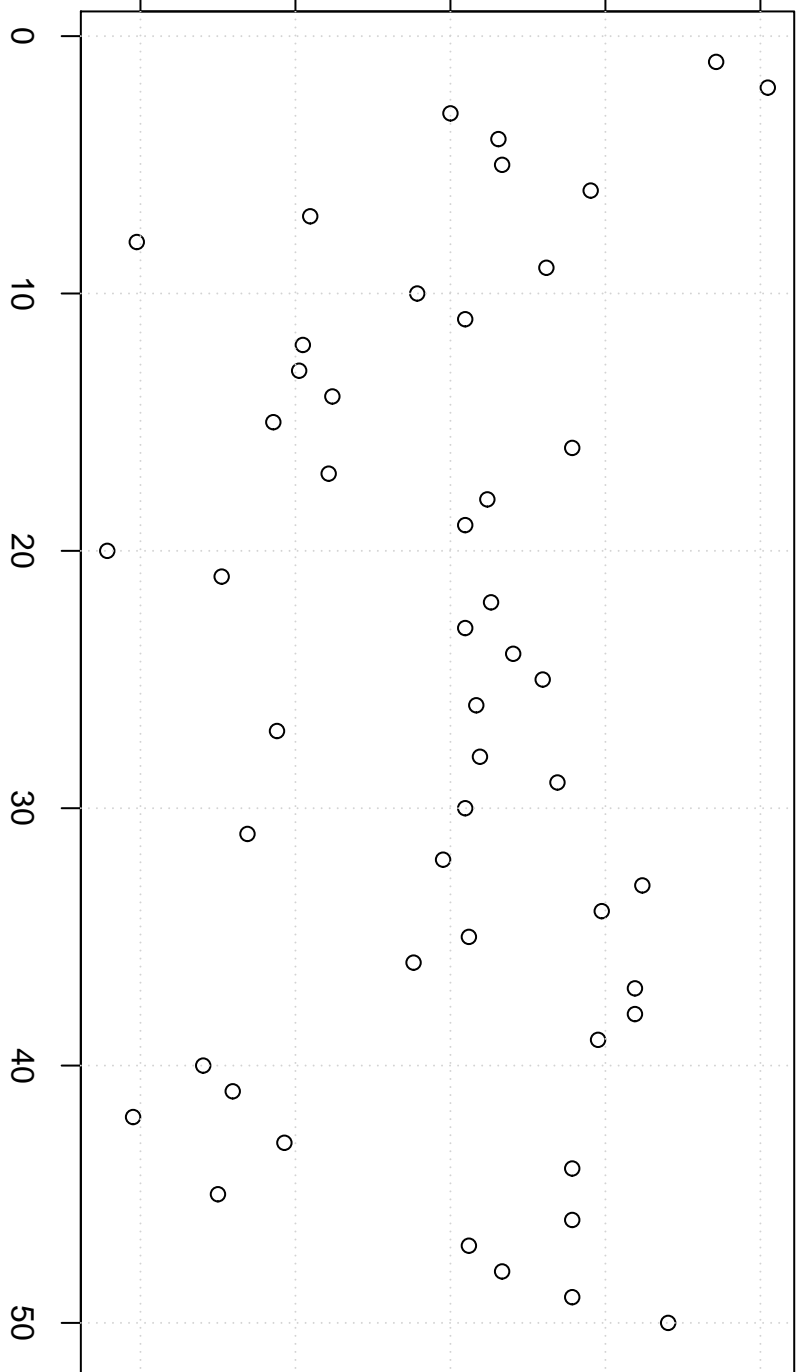

simulated values

0.475 0.480 0.485 0.490 0.495

Simulation of Mean

Index