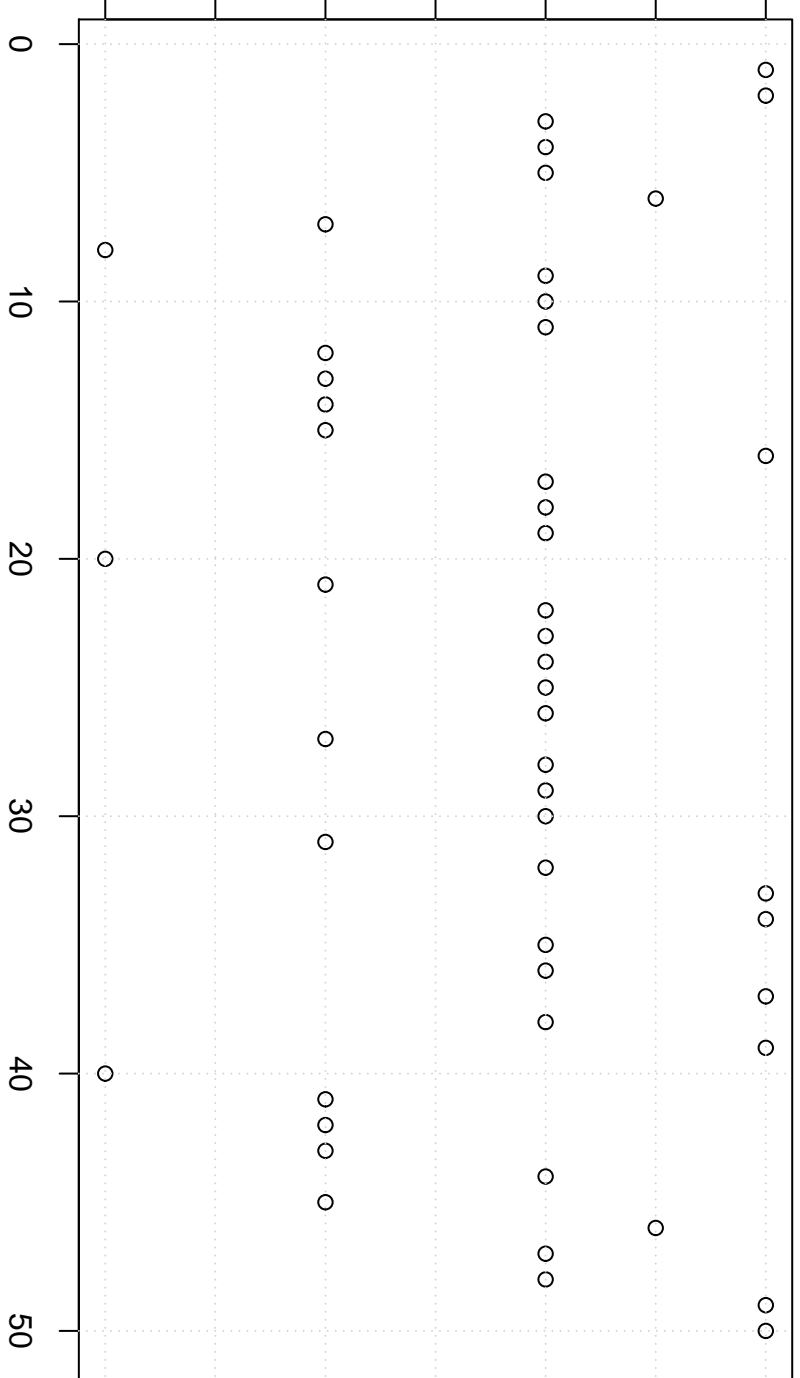

simulated values

0.470 0.475 0.480 0.485 0.490 0.495 0.500

Simulation of Median

Index