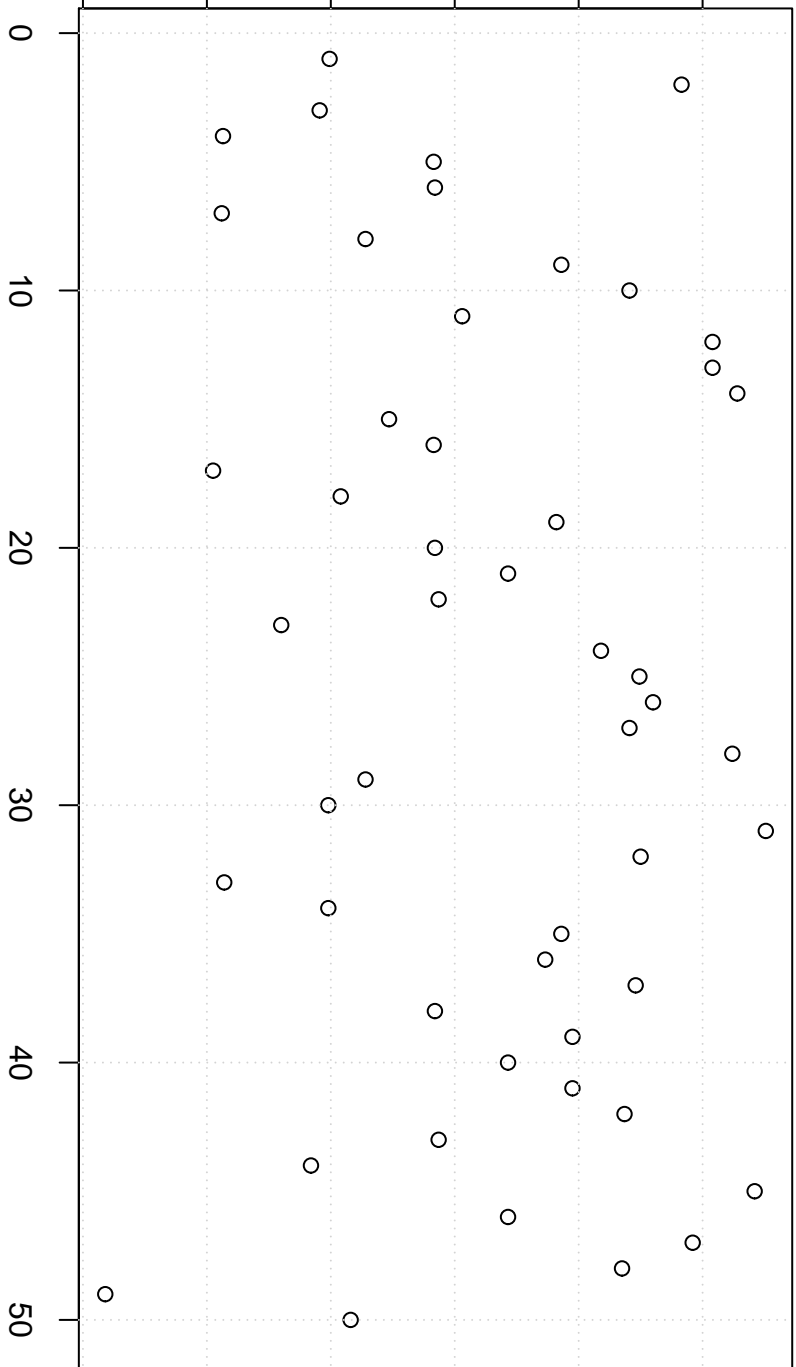

simulated values

15.5 16.0 16.5 17.0 17.5 18.0

Simulation of Median

Index