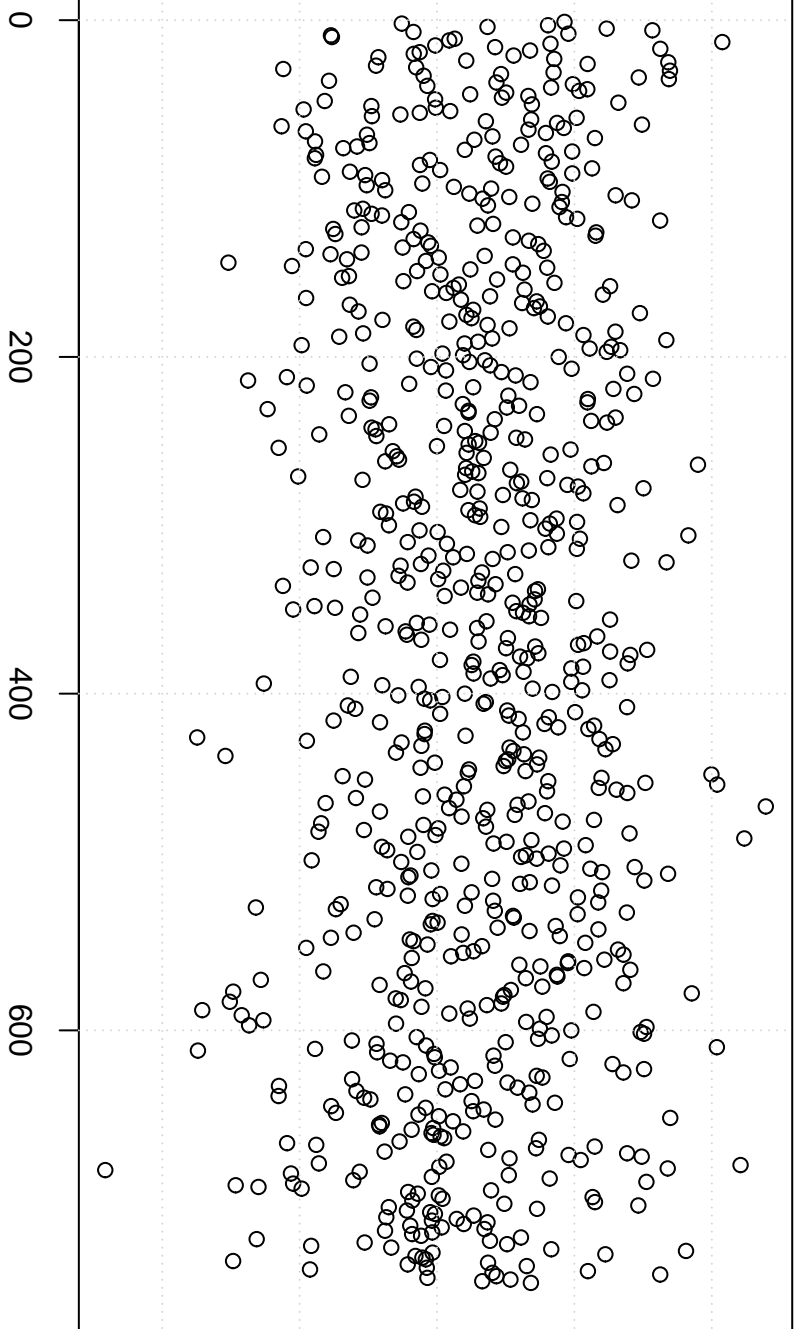

simulated values

16.0 16.5 17.0 17.5 18.0

Index

Simulation of Mean