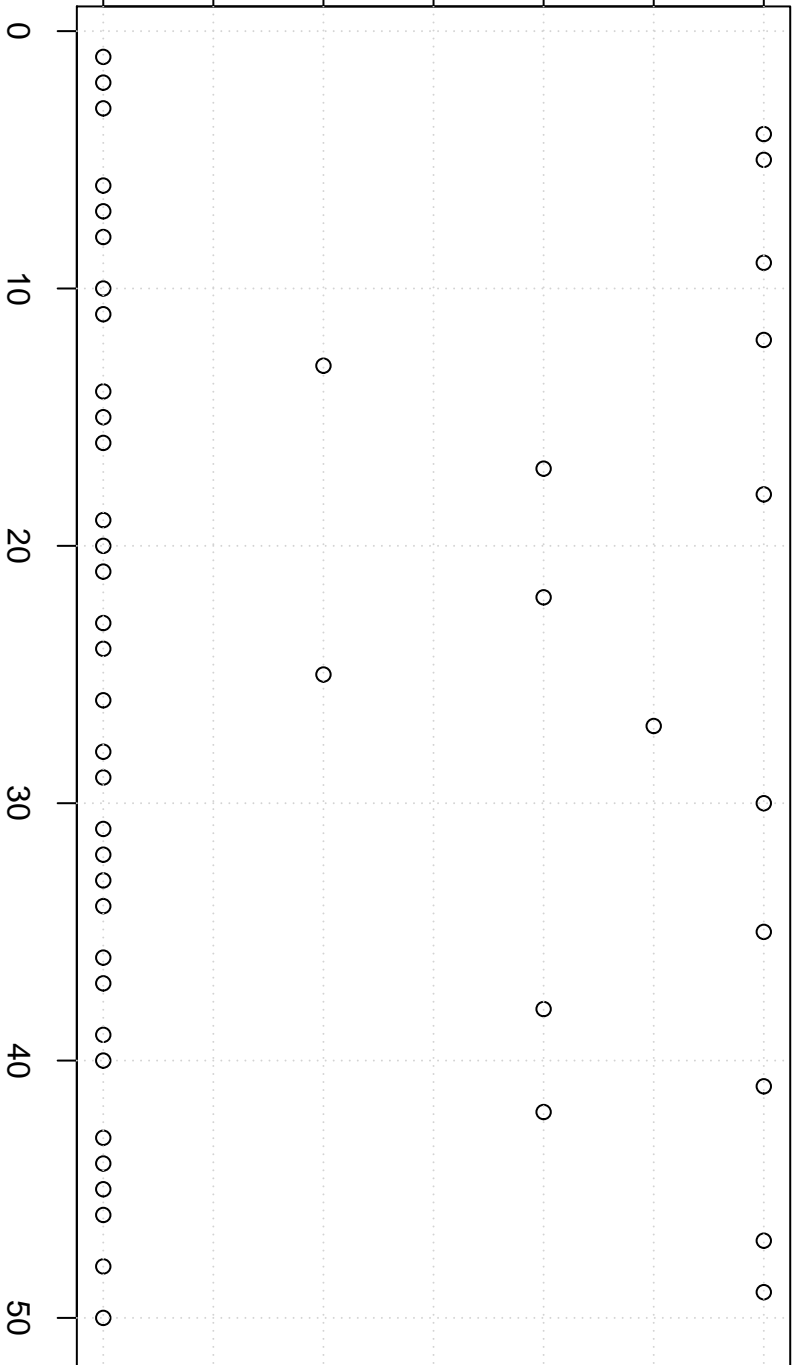

simulated values

22.0 22.5 23.0 23.5 24.0 24.5 25.0

Simulation of Median

Index