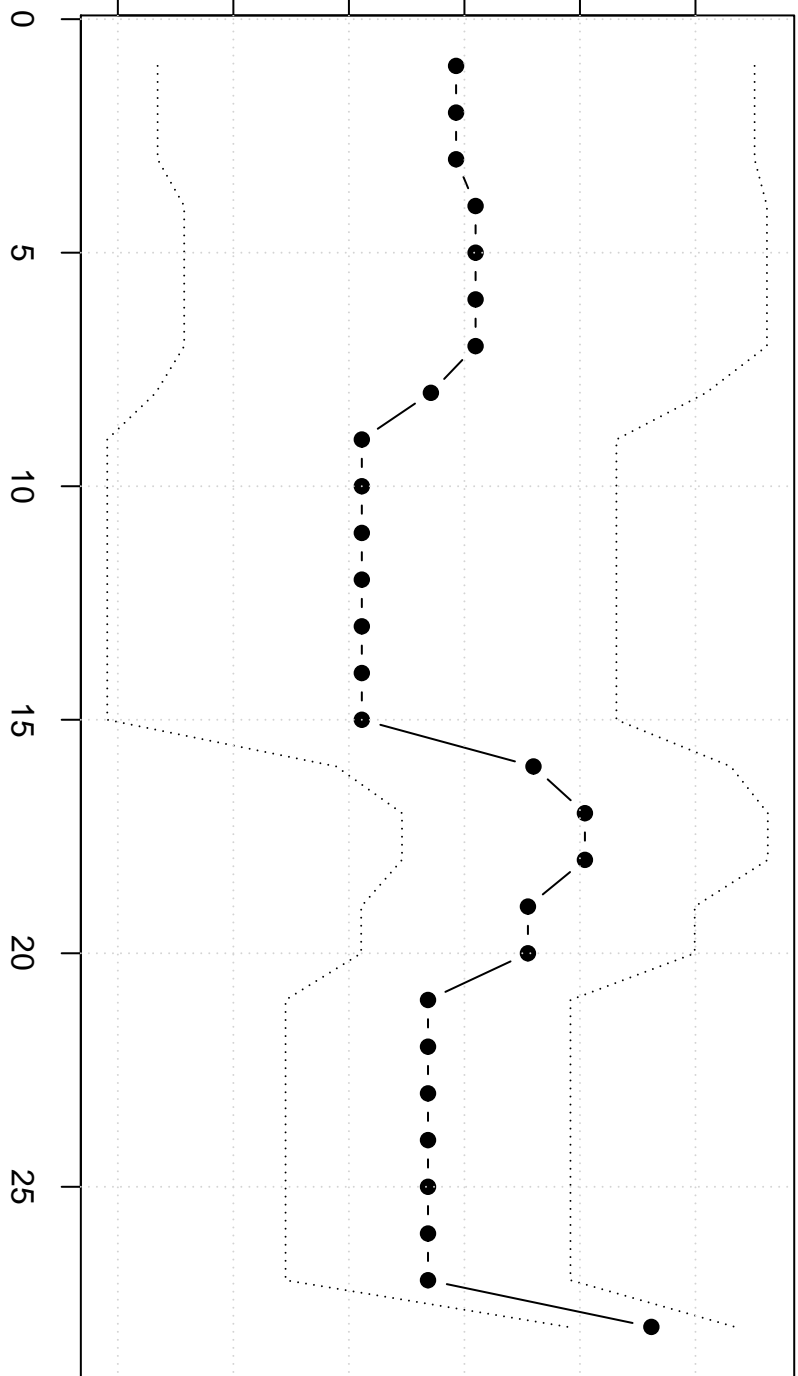

Winsorized Mean(j/n)

111.5 112.0 112.5 113.0 113.5 114.0

weekend zee