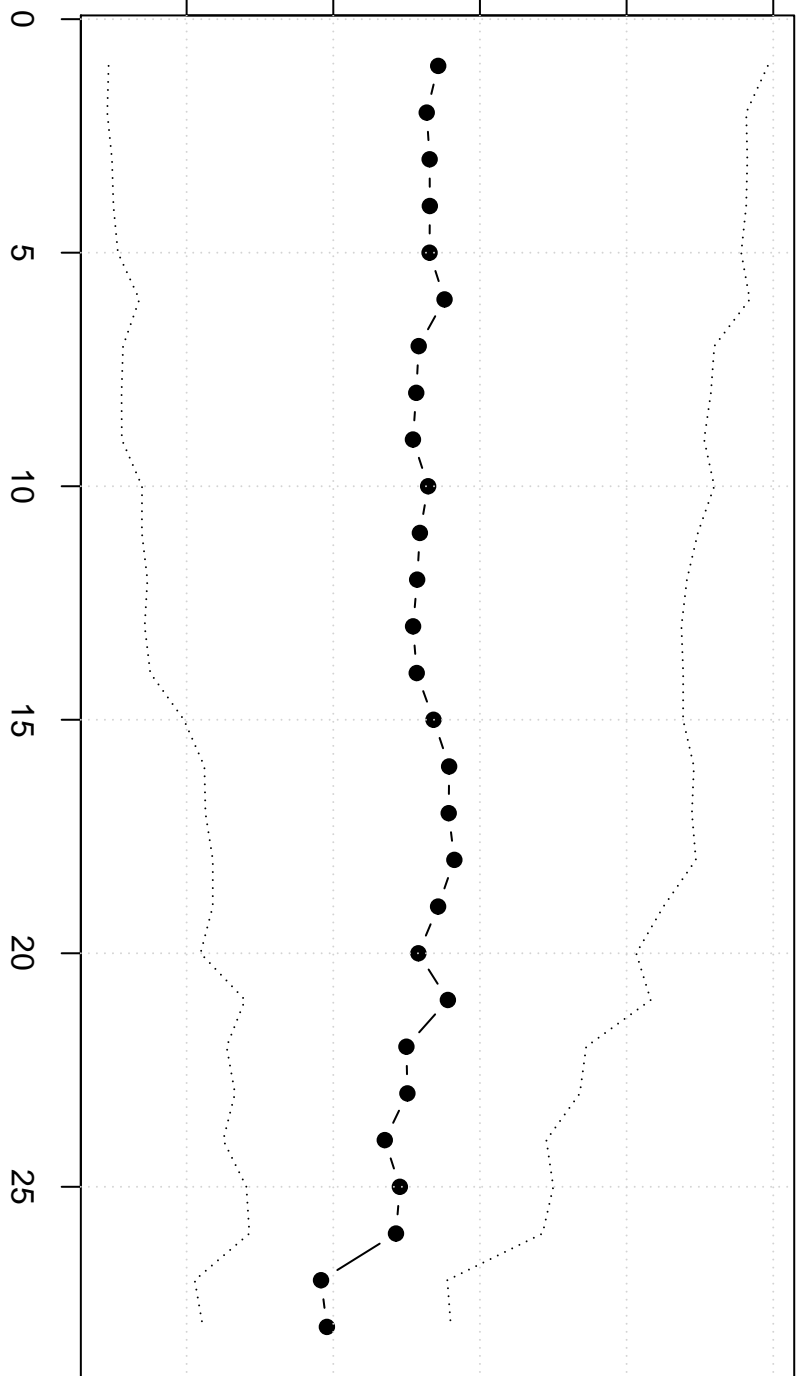

Winsorized Mean(j/n)

16400 16600 16800 17000 17200

Median