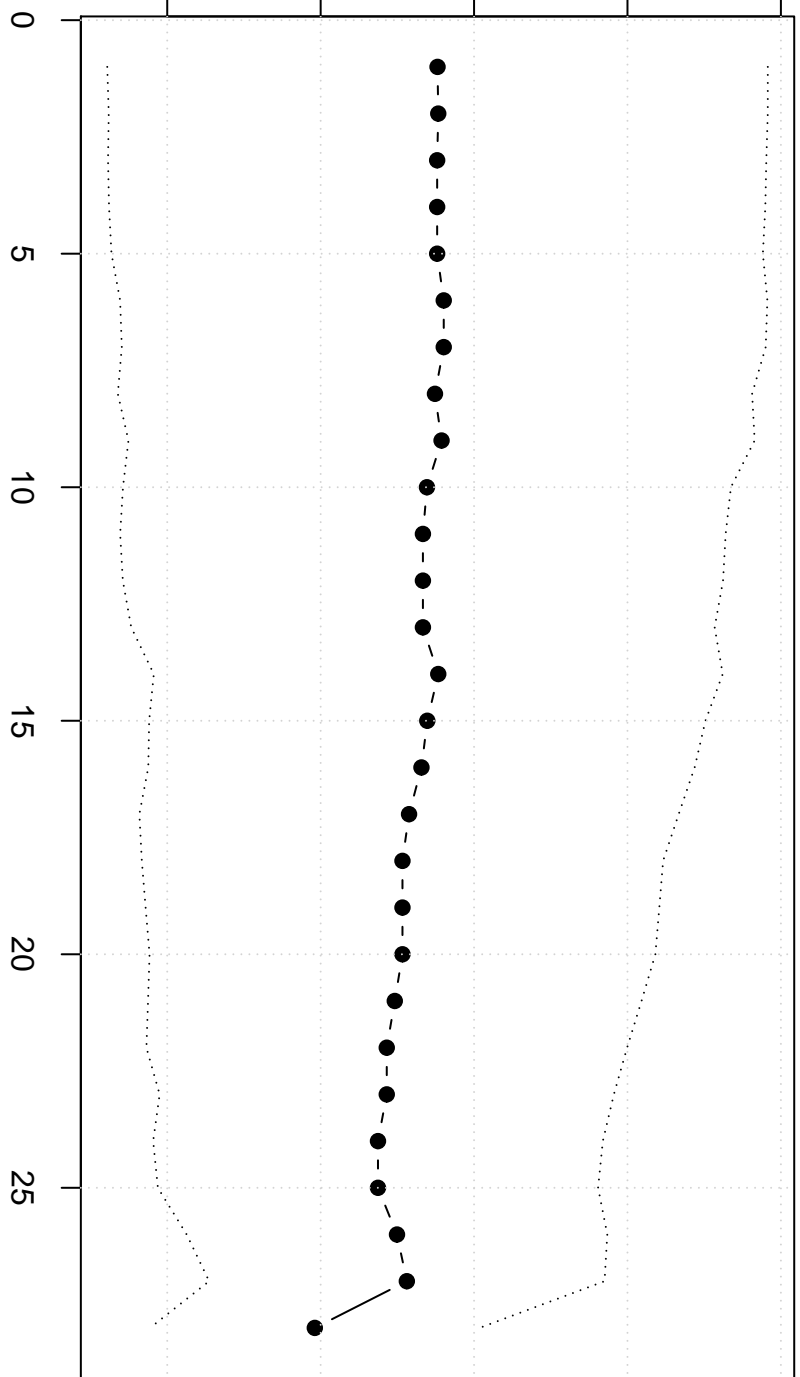

Winsorized Mean(j/n)

6.80 6.85 6.90 6.95 7.00

Gem. consumptieprijsen pilsbier