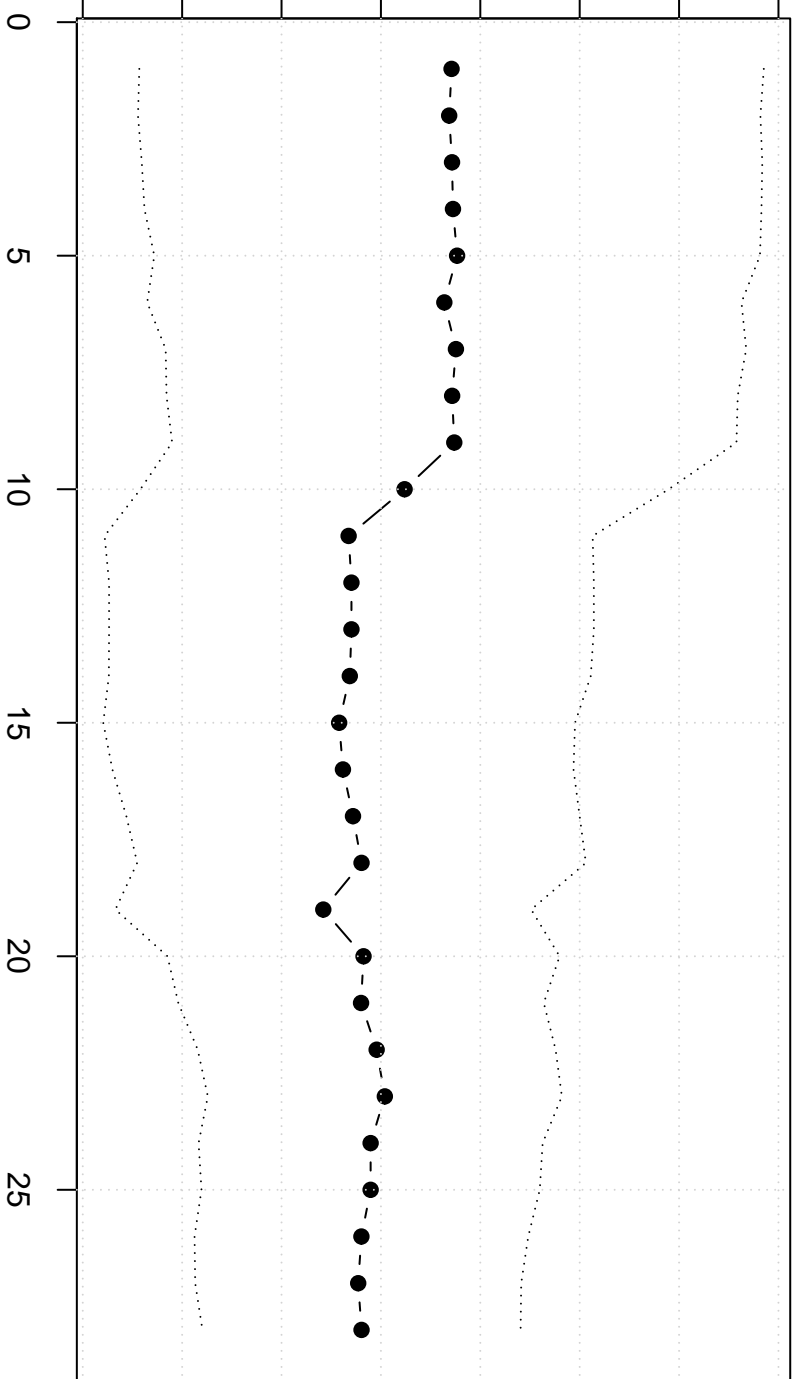

Winsorized Mean(j/n)

97.8 97.9 98.0 98.1 98.2 98.3 98.4 98.5

Robustness evolutie prijs tennisracket

j