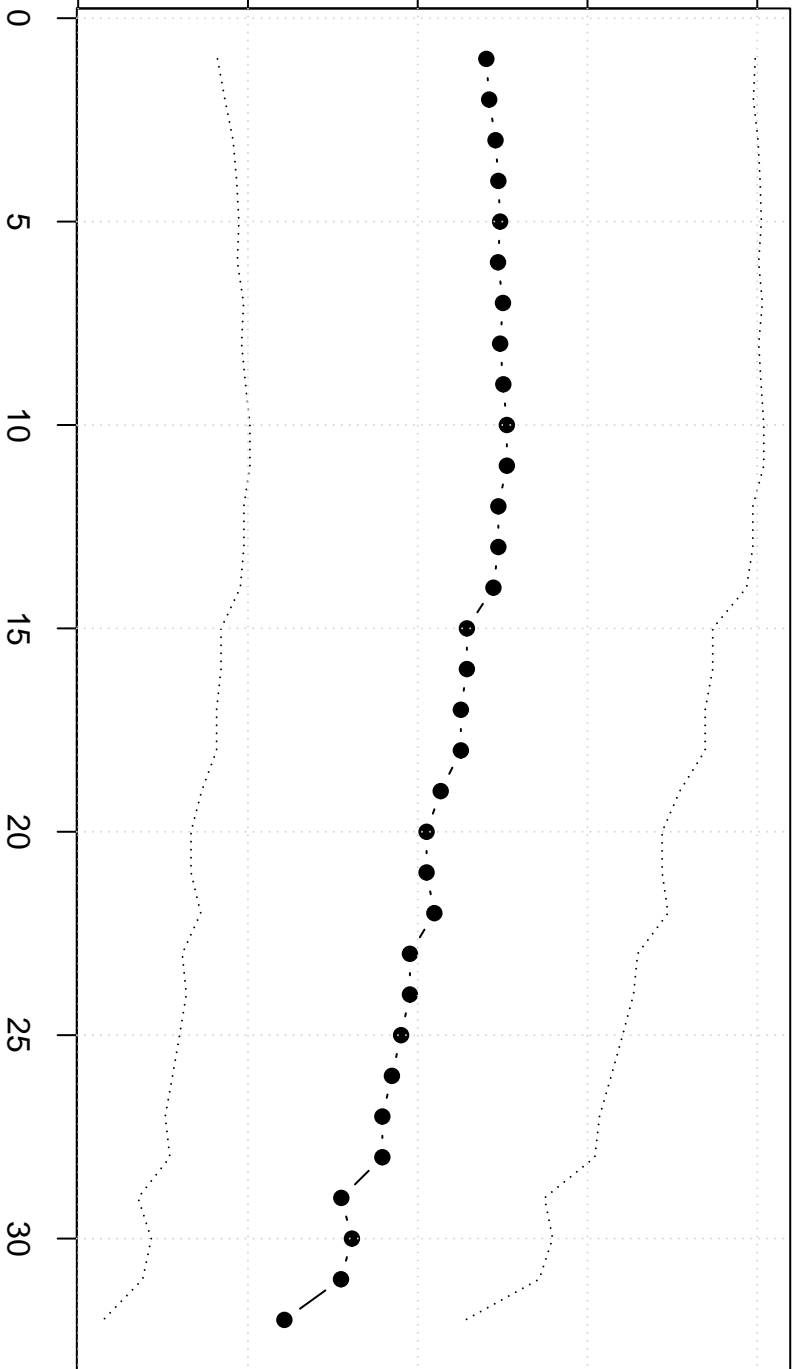

Winsorized Mean(j/n)

38.30 38.35 38.40 38.45 38.50

Consumptieprijsen badpakken