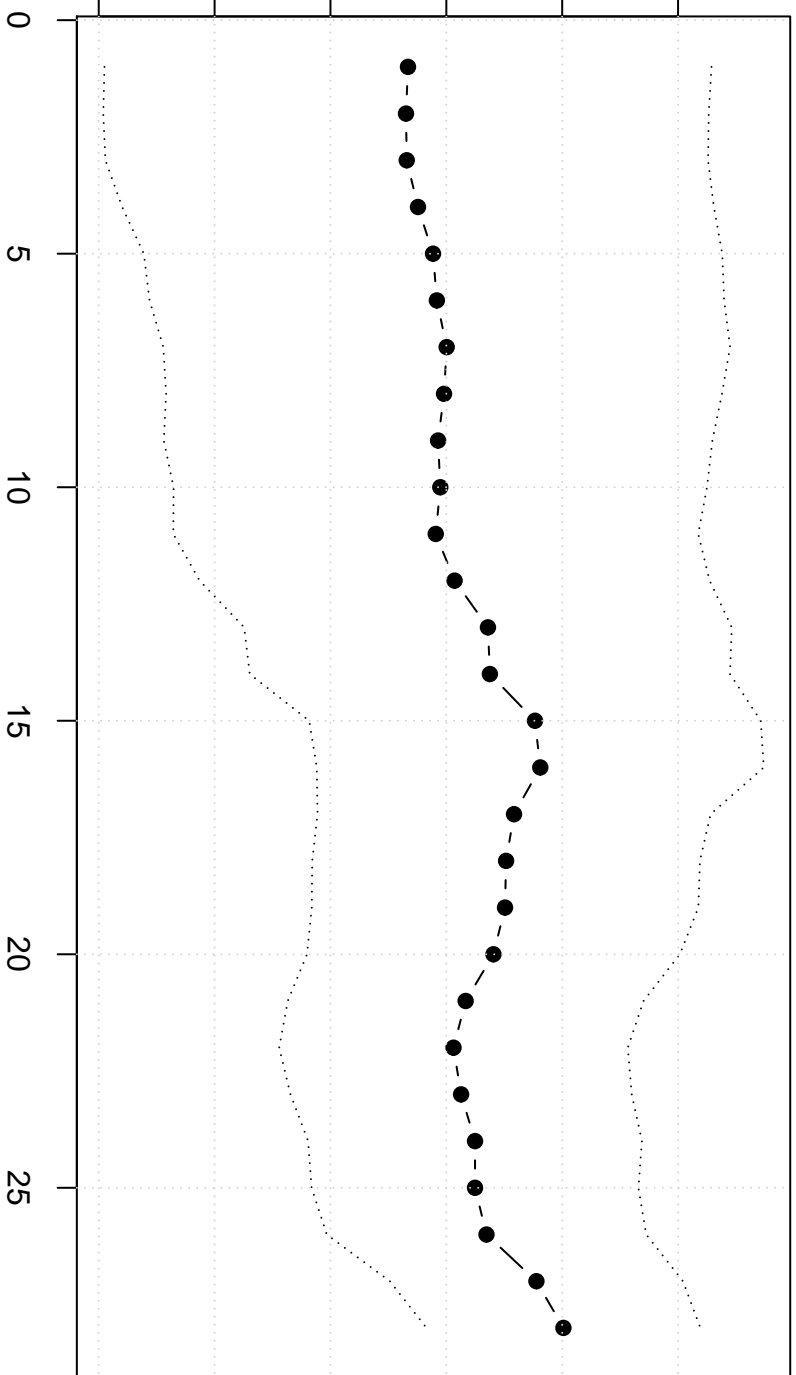

Winsorized Mean(j/n)

94.5 95.0 95.5 96.0 96.5 97.0

centrummaten prijs sferische brilglazen