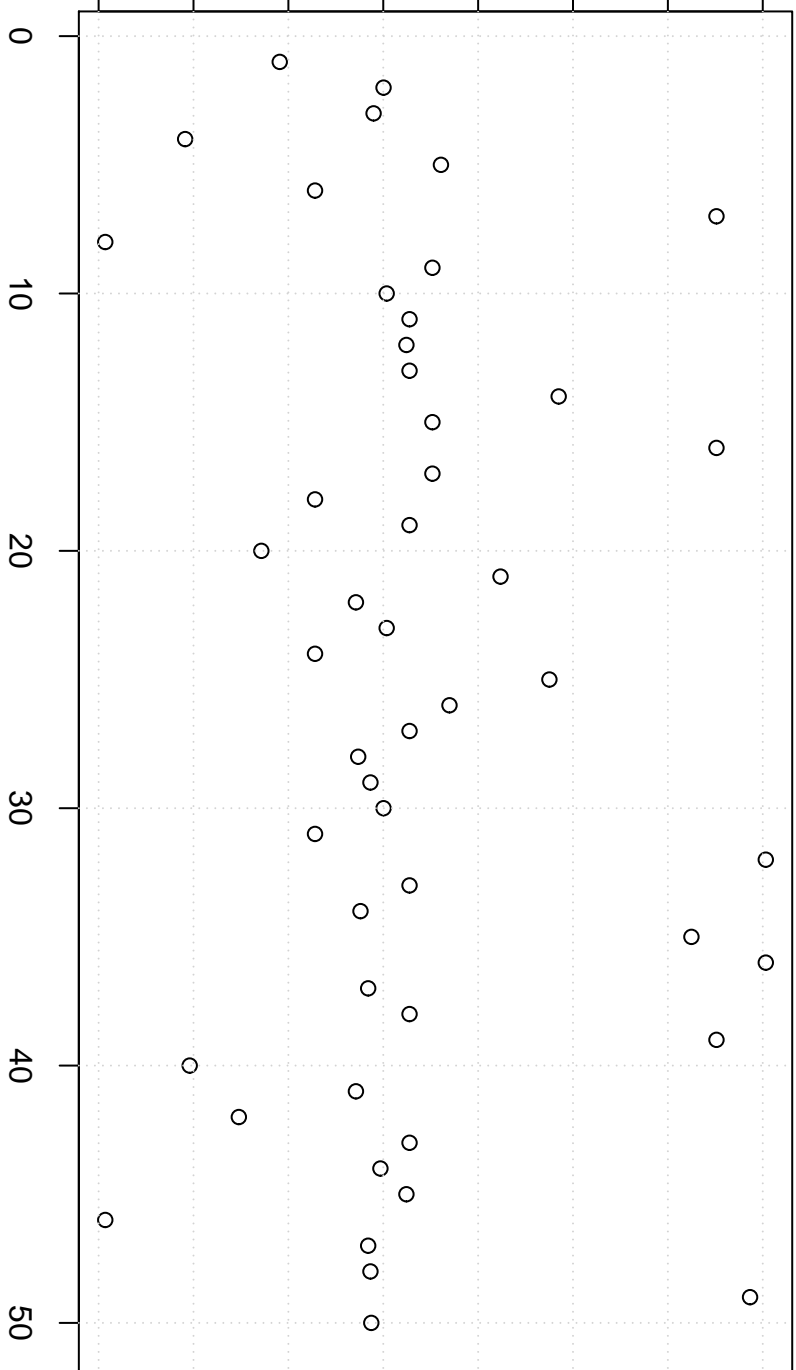

simulated values

21000 22000 23000 24000

Index

Simulation of Median