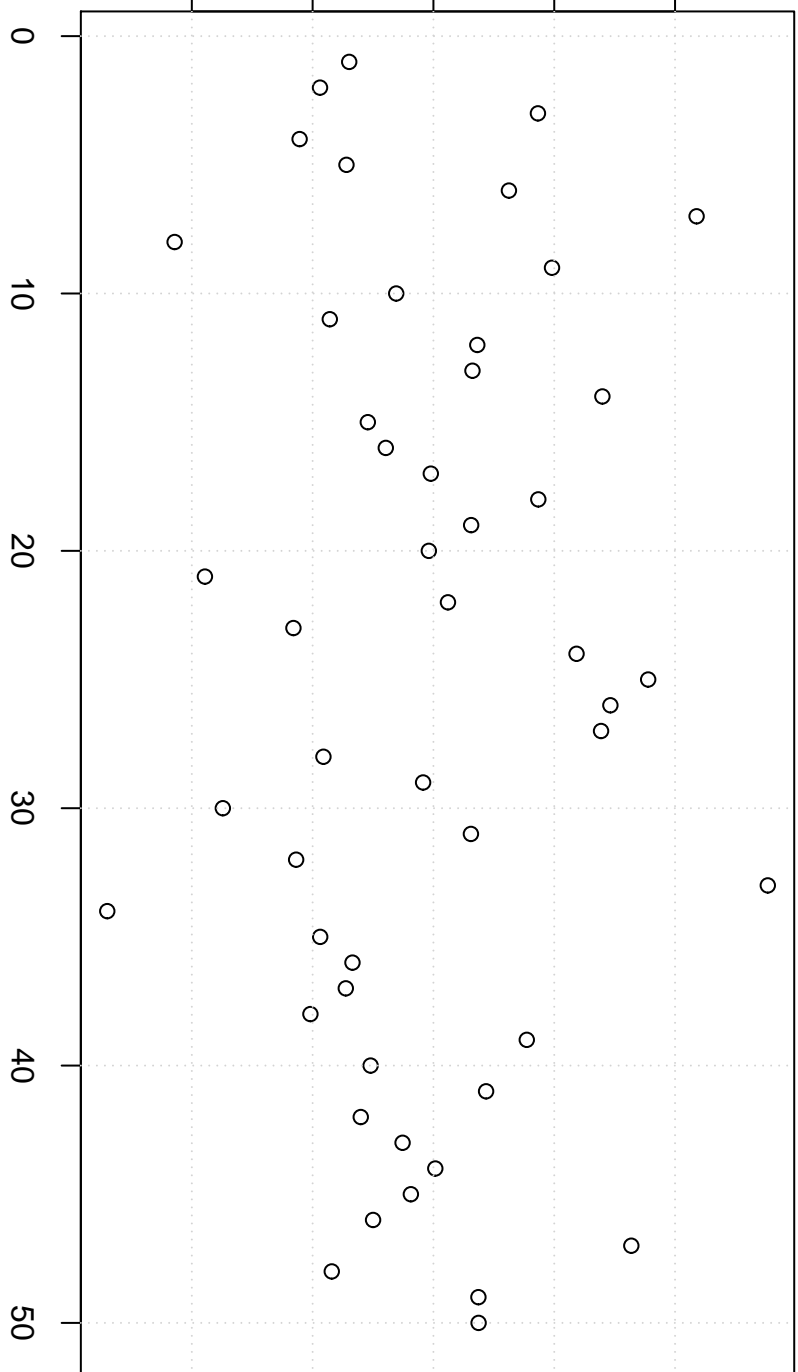

simulated values

110000

114000

118000

Index

Simulation of Mean