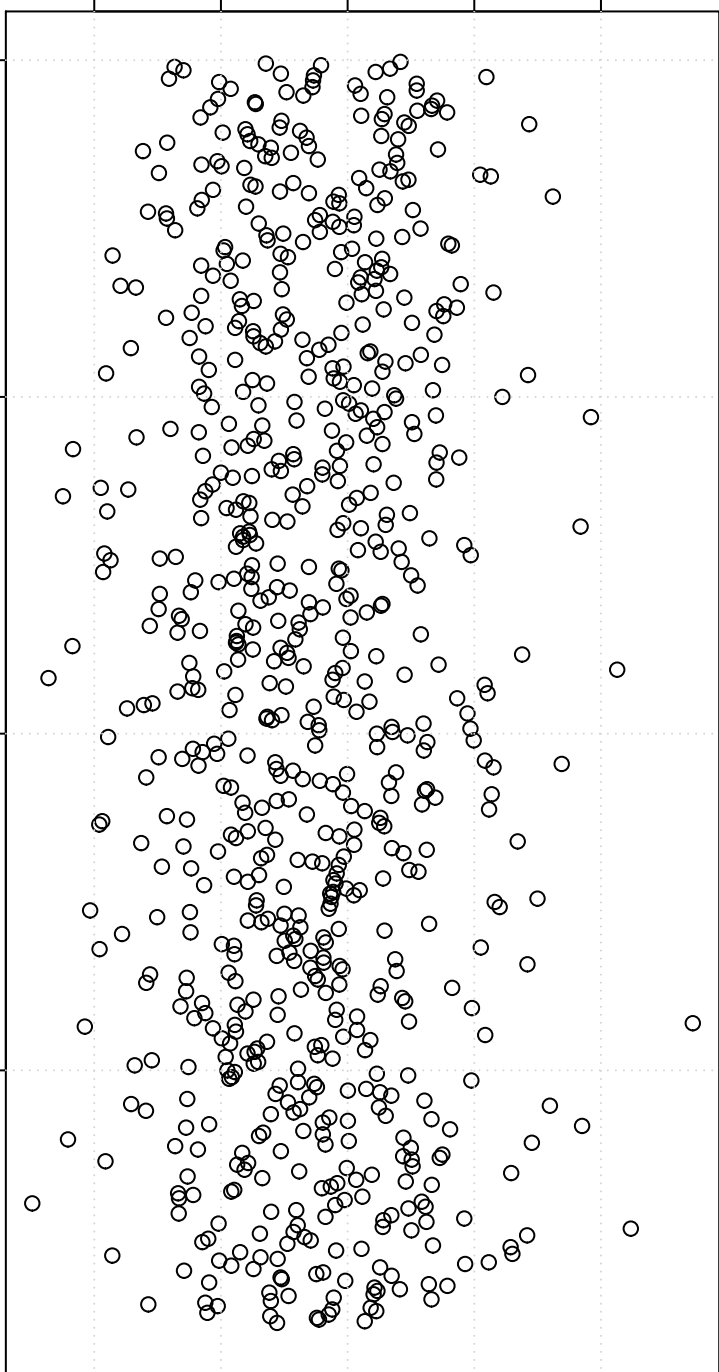

simulated values

11.5 12.0 12.5 13.0 13.5

0

200

400

600

Index

Simulation of Mean