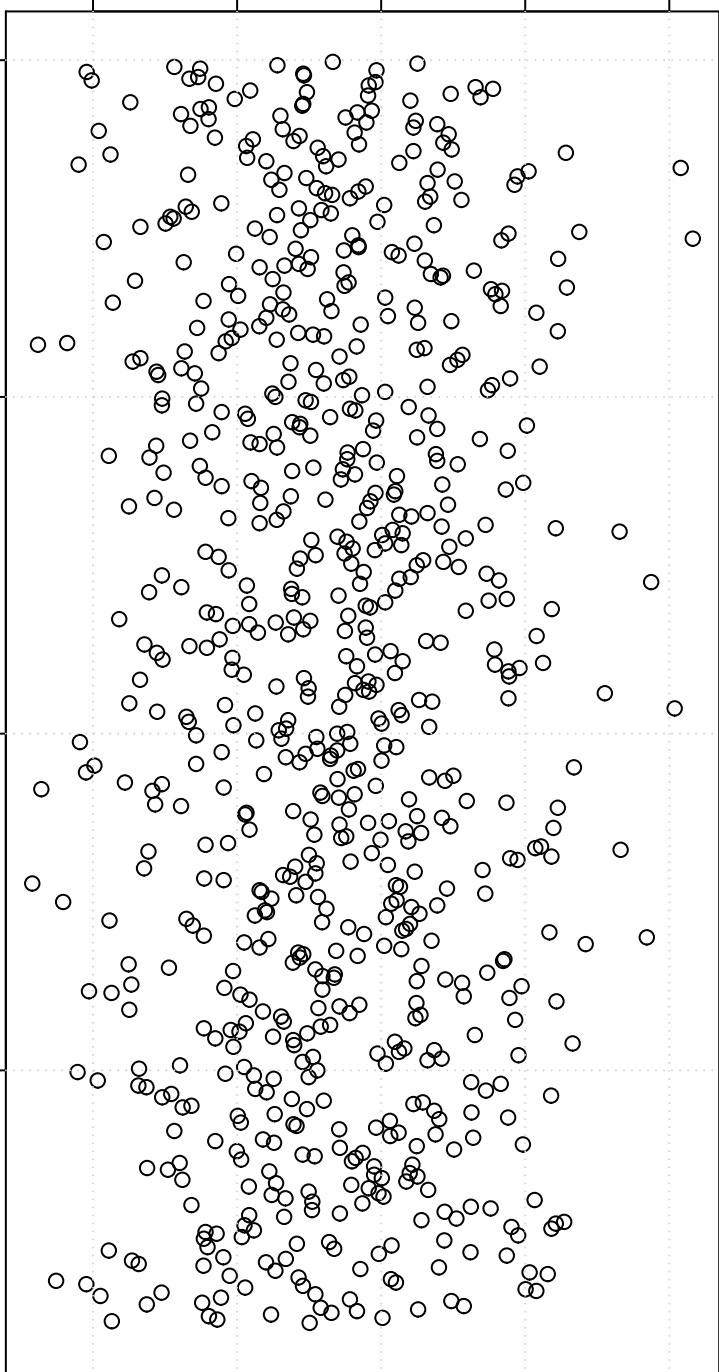

simulated values

11.5 12.0 12.5 13.0 13.5

0

200

400

600

Index

Simulation of Mean