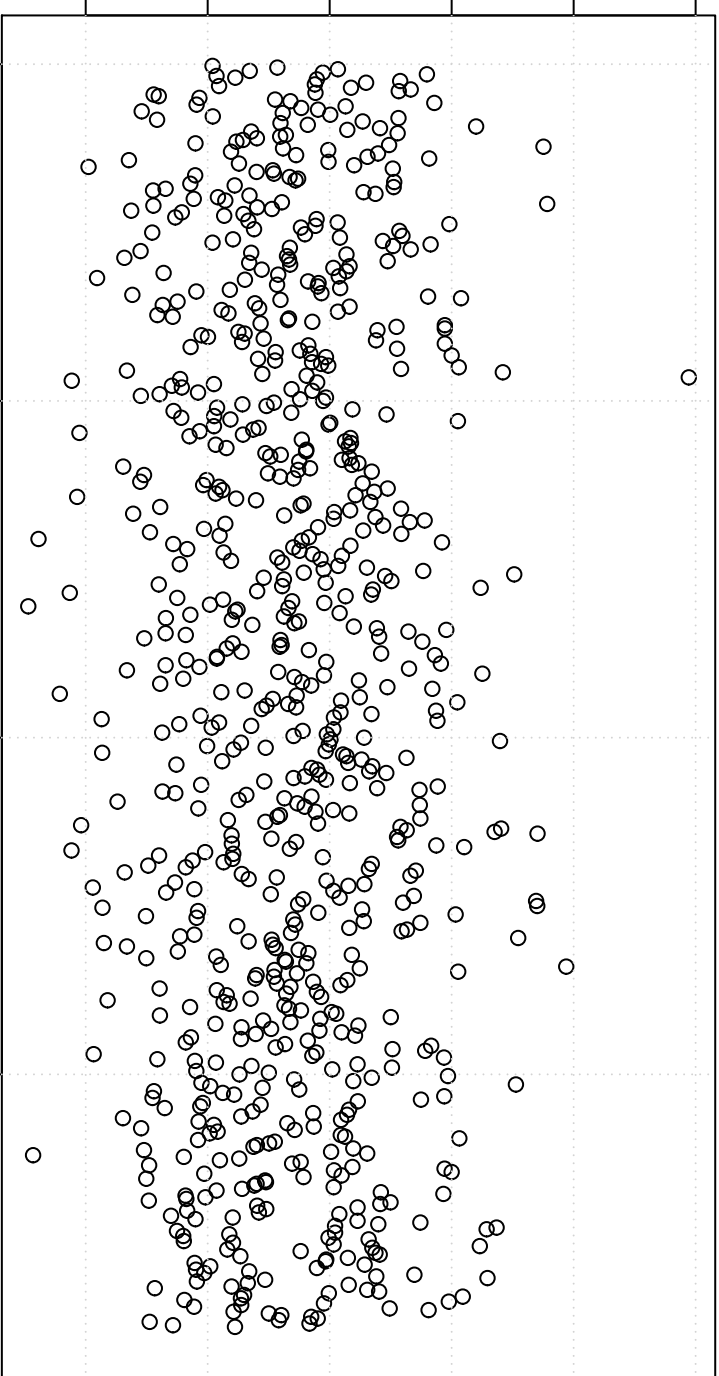

simulated values

11.5 12.0 12.5 13.0 13.5 14.0

0

200

400

600

Index

Simulation of Mean