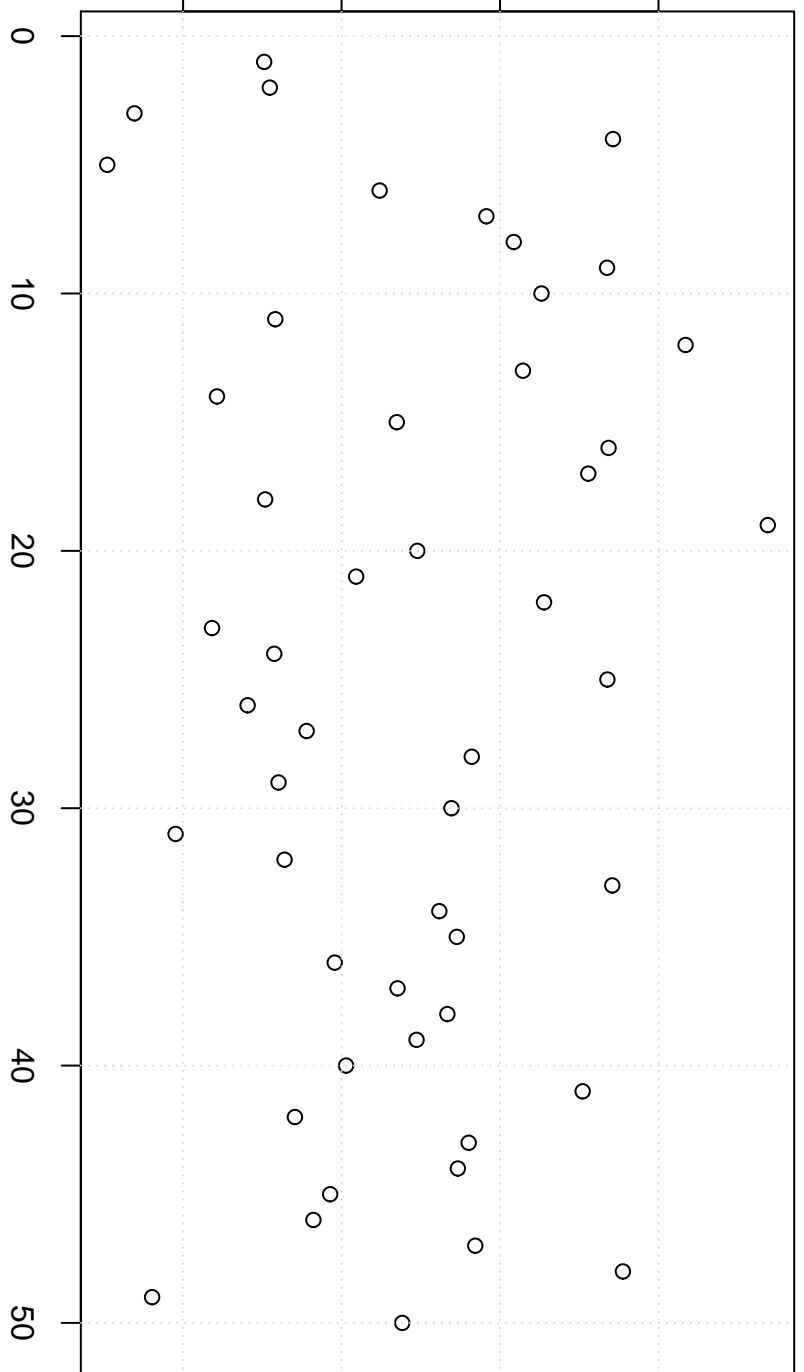

simulated values

3800000 3900000 4000000 4100000

Index

Simulation of Mean