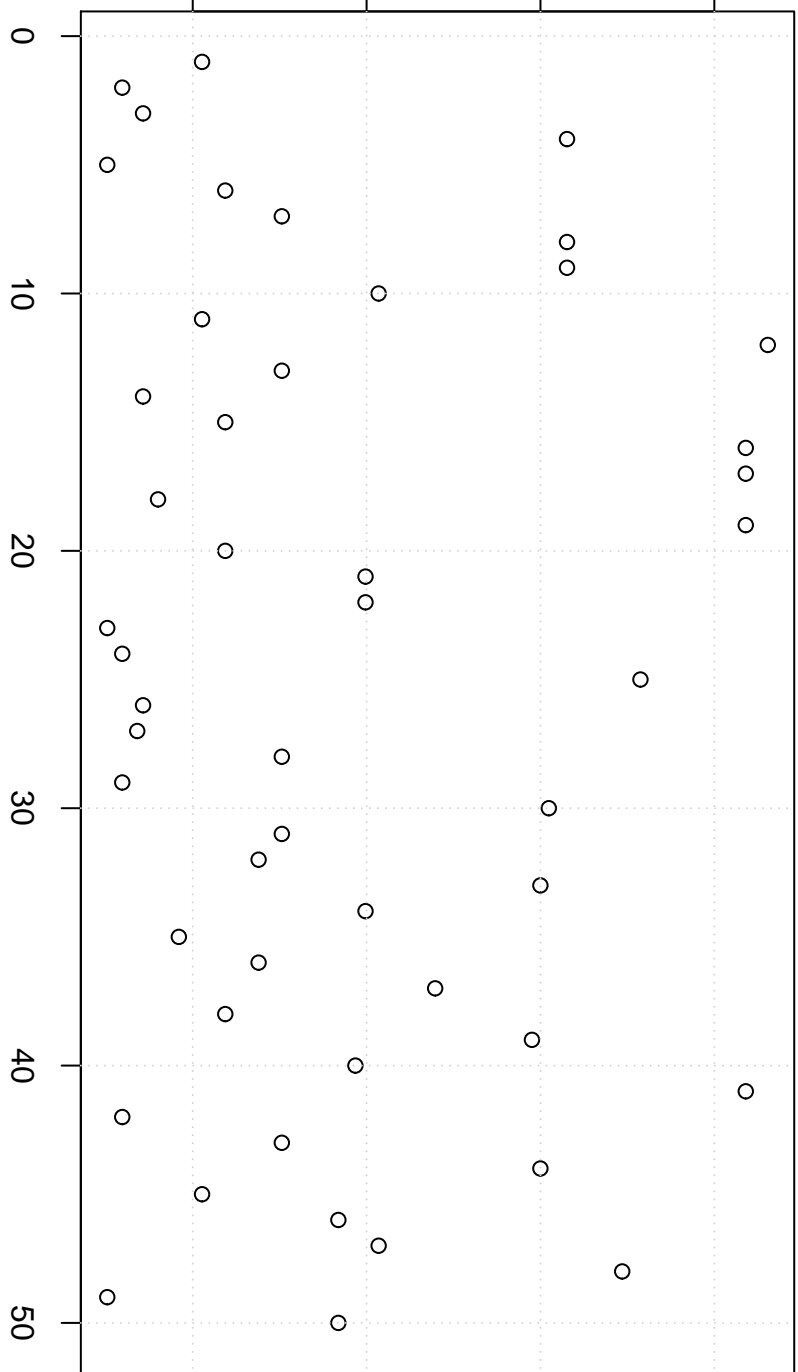

simulated values

3900000 4000000 4100000 4200000

Index

Simulation of Median