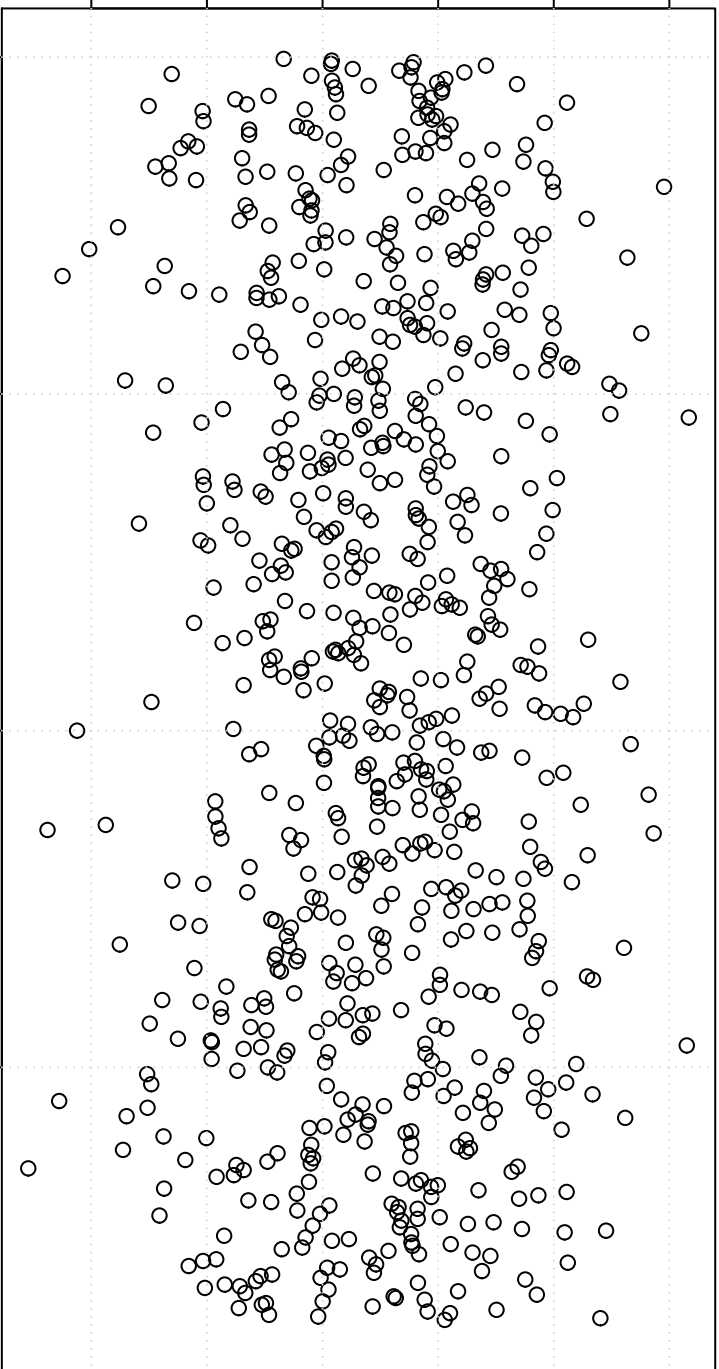

simulated values

3700000

3900000

4100000

0

200

400

600

Index

Simulation of Mean