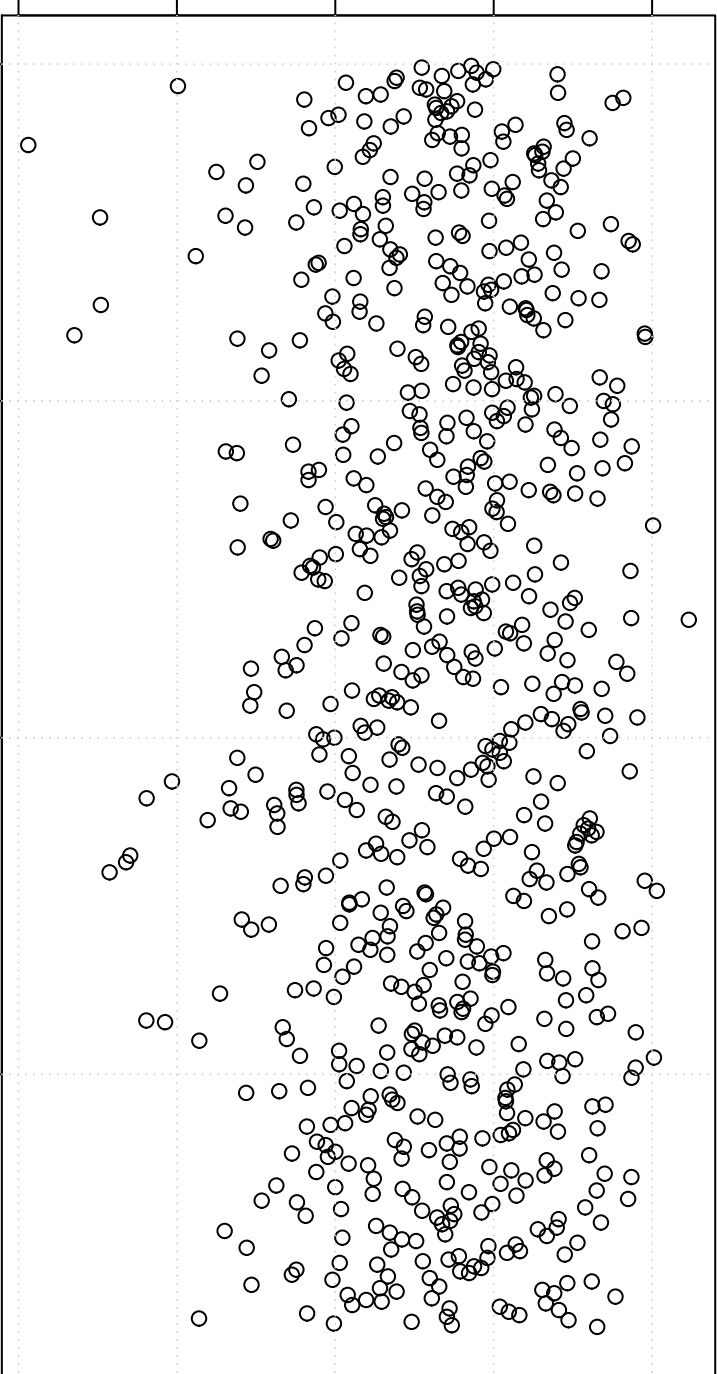

simulated values

29.5 30.0 30.5 31.0 31.5

0

200

400

600

Index

**Simulation of Mean**