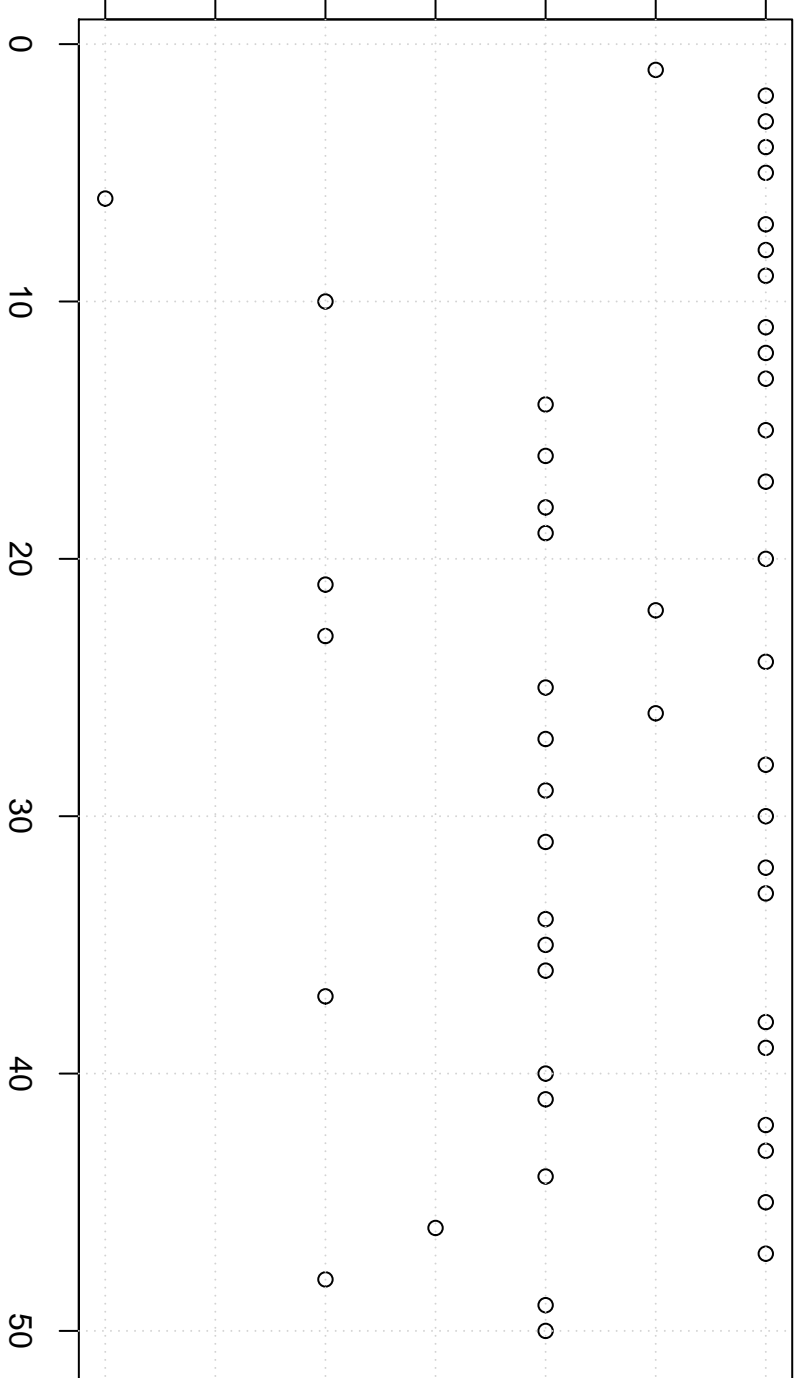

simulated values

0.470 0.475 0.480 0.485 0.490 0.495 0.500

Simulation of Median

Index