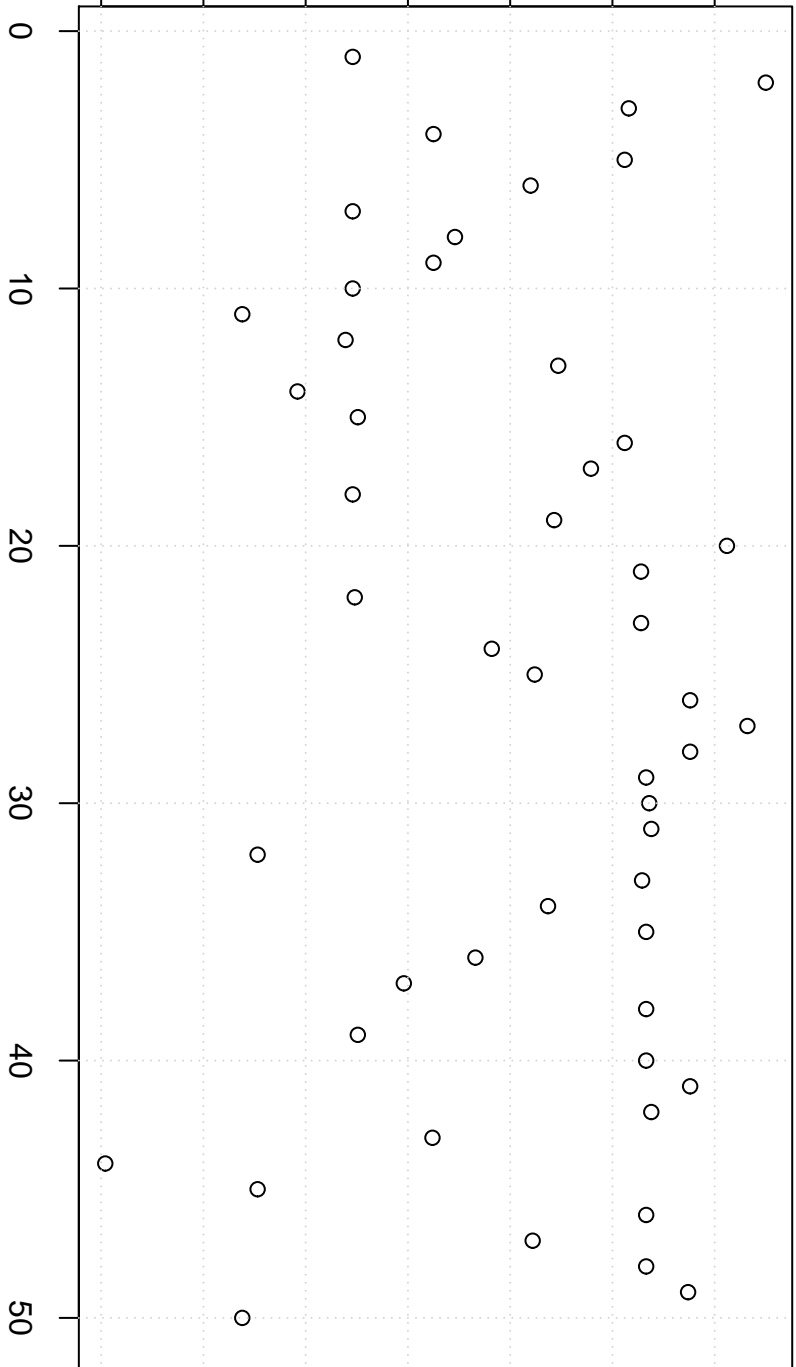

simulated values

57.5 58.0 58.5 59.0 59.5 60.0 60.5

Simulation of Median

Index