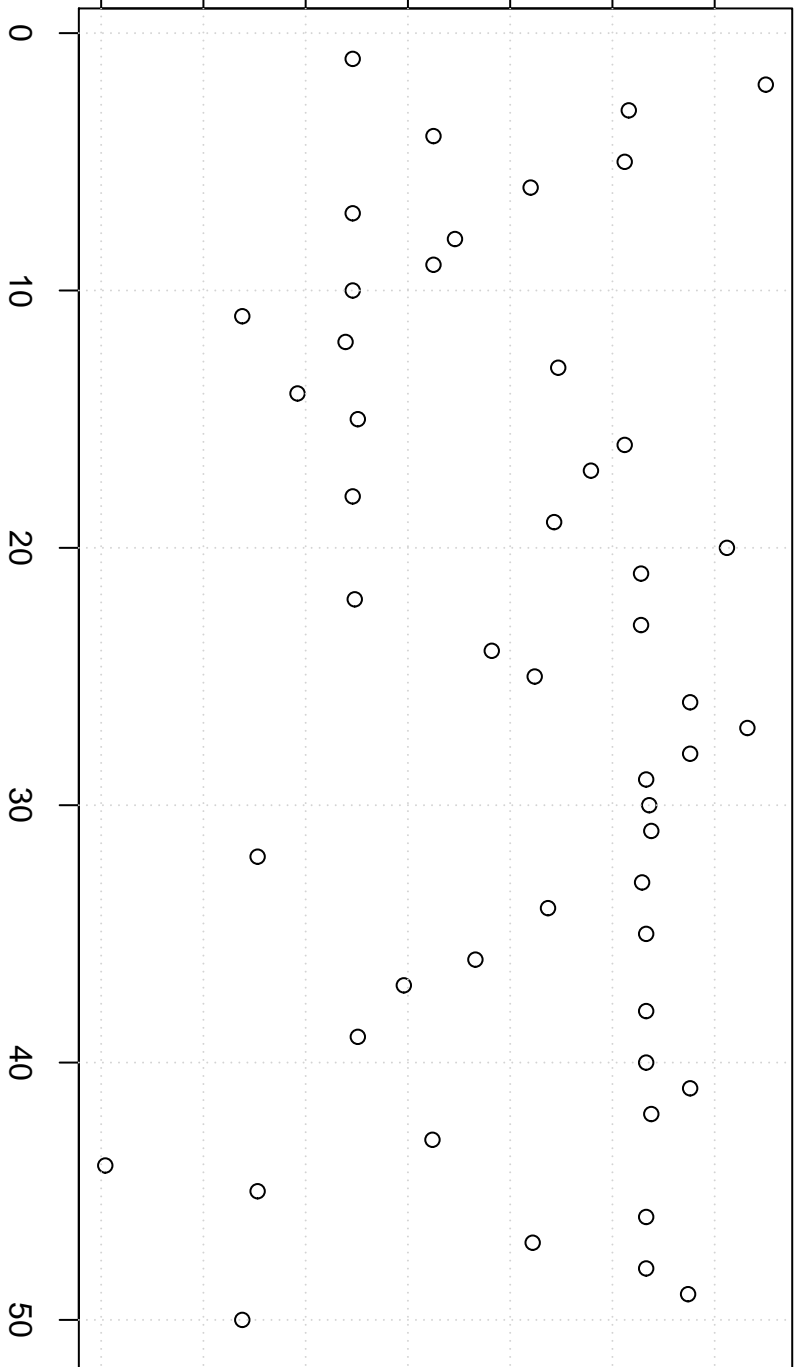

simulated values

57.5 58.0 58.5 59.0 59.5 60.0 60.5

Simulation of Median

Index