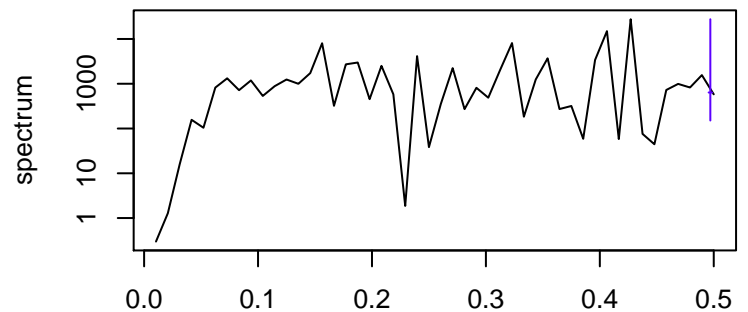

Observed

frequency
bandwidth = 0.00267

Trend

frequency
bandwidth = 0.00301

Seasonal

frequency
bandwidth = 0.00267

Random

frequency
bandwidth = 0.00301