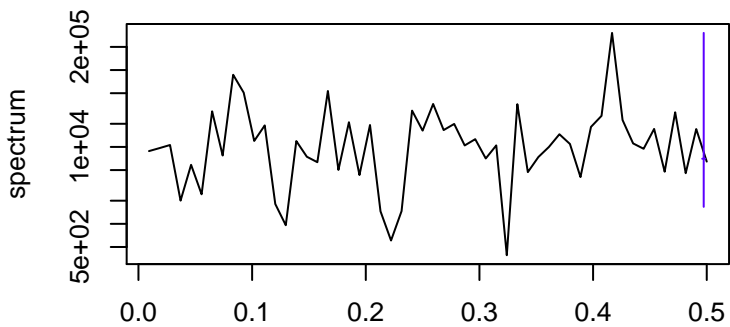

Observed

frequency
bandwidth = 0.00267

Trend

frequency
bandwidth = 0.00301

Seasonal

frequency
bandwidth = 0.00267

Random

frequency
bandwidth = 0.00301