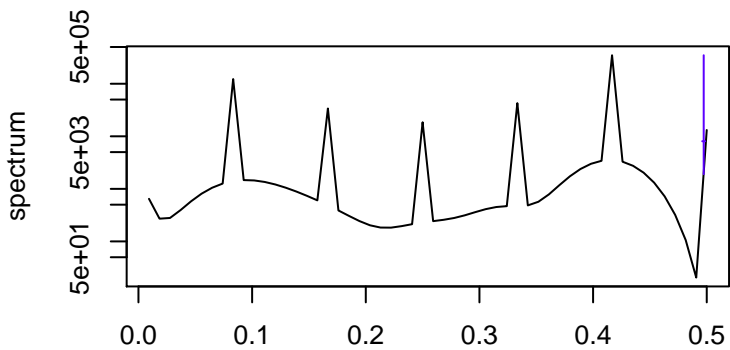

Observed

frequency
bandwidth = 0.00267

Trend

frequency
bandwidth = 0.00301

Seasonal

frequency
bandwidth = 0.00267

Random

frequency
bandwidth = 0.00301