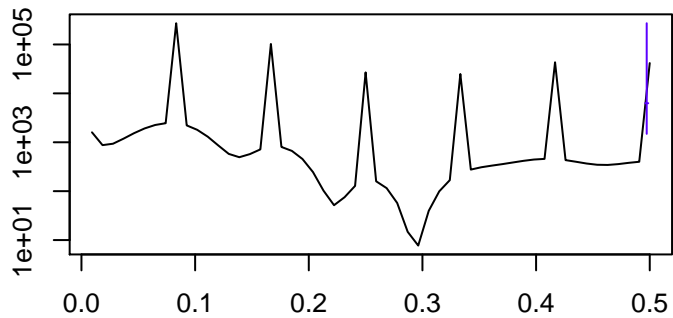

Observed

bandwidth = 0.00267

Trend

bandwidth = 0.00301

Seasonal

bandwidth = 0.00267

Random

bandwidth = 0.00301