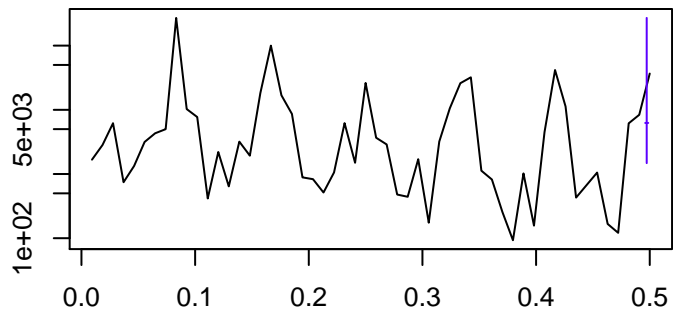

Observed

bandwidth = 0.00267

Trend

bandwidth = 0.00301

Seasonal

bandwidth = 0.00267

Random

bandwidth = 0.00301