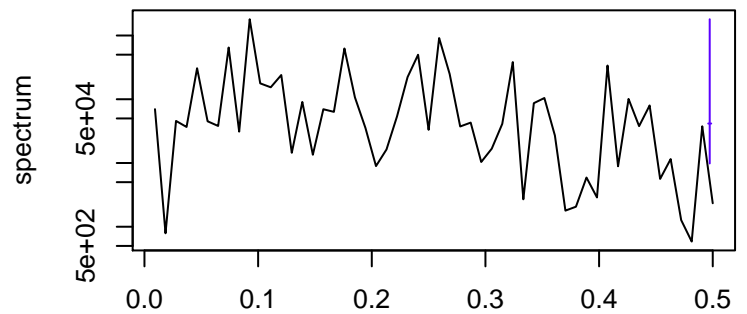

Observed

frequency
bandwidth = 0.00241

Trend

frequency
bandwidth = 0.00267

Seasonal

frequency
bandwidth = 0.00241

Random

frequency
bandwidth = 0.00267