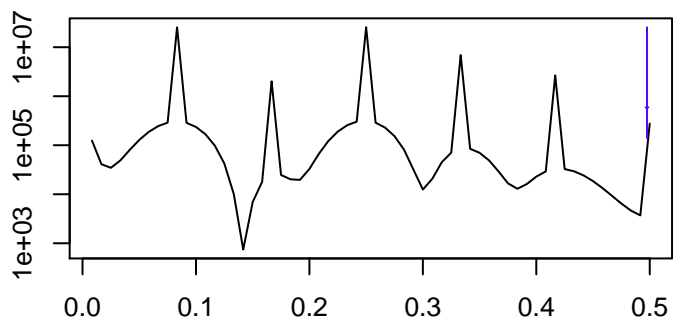

Observed

frequency
bandwidth = 0.00241

Trend

frequency
bandwidth = 0.00267

Seasonal

frequency
bandwidth = 0.00241

Random

frequency
bandwidth = 0.00267