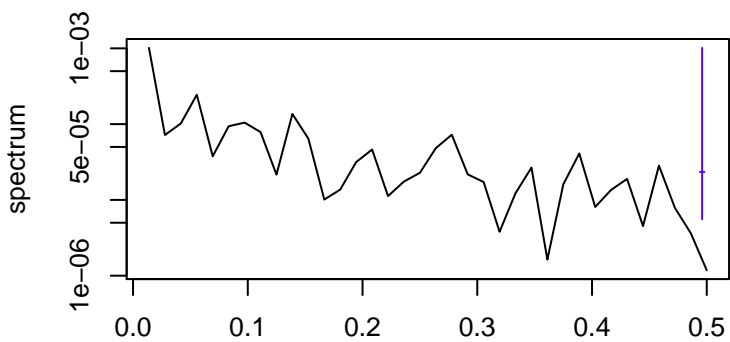

Observed

frequency
bandwidth = 0.00401

Trend

frequency
bandwidth = 0.00481

Seasonal

frequency
bandwidth = 0.00401

Random

frequency
bandwidth = 0.00481