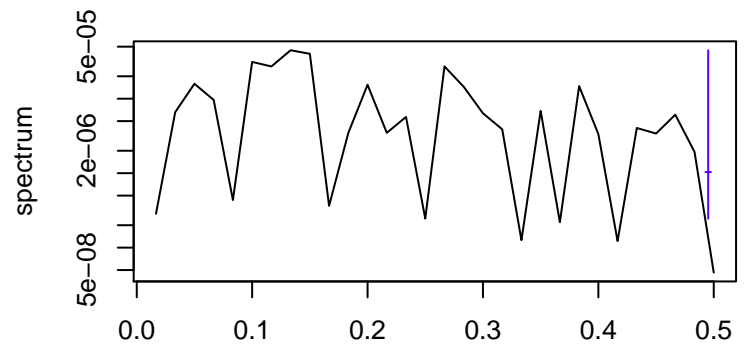

Observed

frequency
bandwidth = 0.00401

Trend

frequency
bandwidth = 0.00481

Seasonal

frequency
bandwidth = 0.00401

Random

frequency
bandwidth = 0.00481