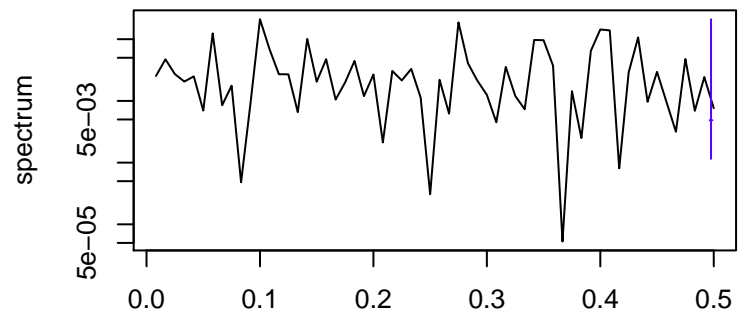

Observed

frequency
bandwidth = 0.00214

Trend

frequency
bandwidth = 0.00241

Seasonal

frequency
bandwidth = 0.00214

Random

frequency
bandwidth = 0.00241