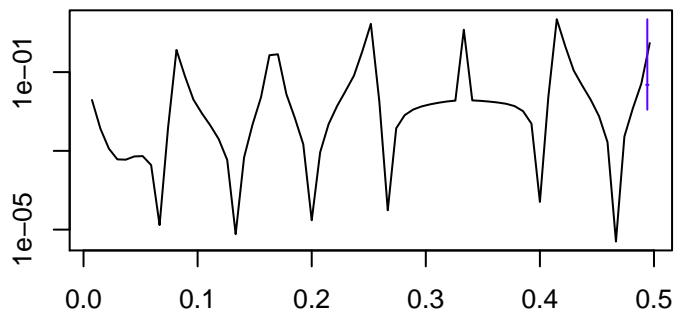

Observed

frequency
bandwidth = 0.00214

Trend

frequency
bandwidth = 0.00241

Seasonal

frequency
bandwidth = 0.00214

Random

frequency
bandwidth = 0.00241