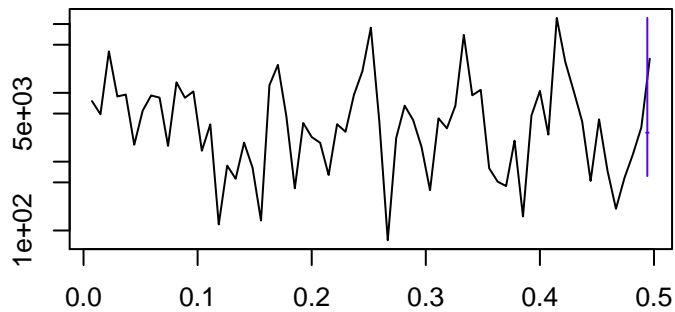

Observed

frequency
bandwidth = 0.00214

Trend

frequency
bandwidth = 0.00241

Seasonal

frequency
bandwidth = 0.00214

Random

frequency
bandwidth = 0.00241