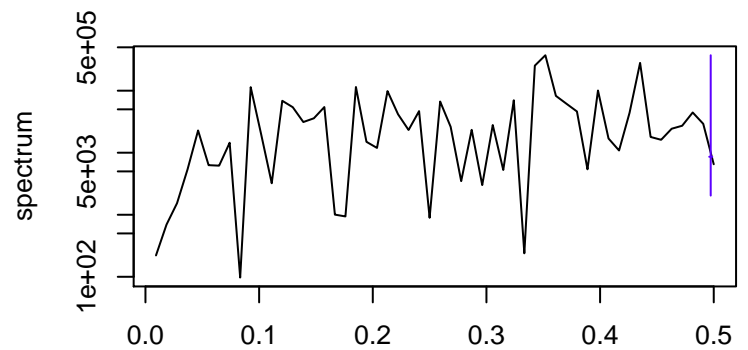

Observed

bandwidth = 0.00241

Trend

bandwidth = 0.00267

Seasonal

bandwidth = 0.00241

Random

bandwidth = 0.00267