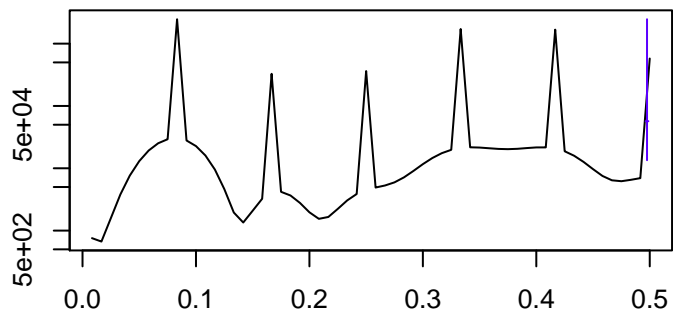

Observed

bandwidth = 0.00241

Trend

bandwidth = 0.00267

Seasonal

bandwidth = 0.00241

Random

bandwidth = 0.00267