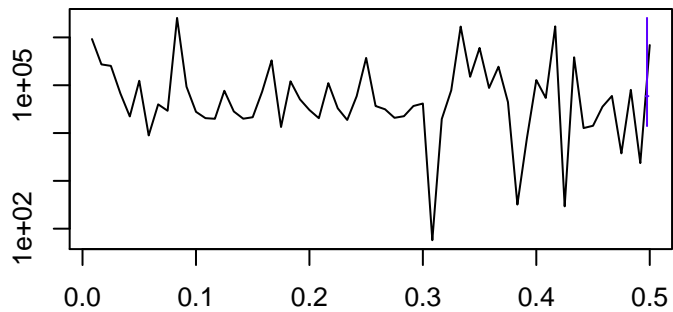

Observed

bandwidth = 0.00241

Trend

bandwidth = 0.00267

Seasonal

bandwidth = 0.00241

Random

bandwidth = 0.00267