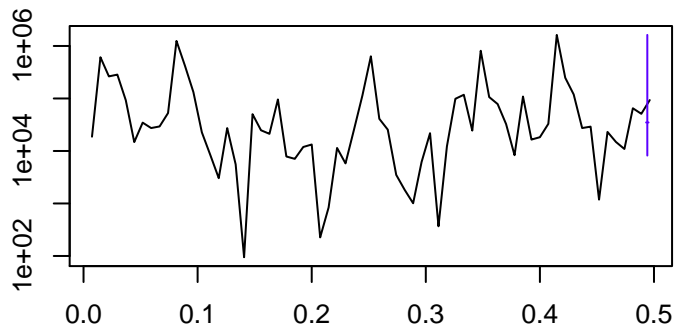

Observed

frequency
bandwidth = 0.00214

Trend

frequency
bandwidth = 0.00241

Seasonal

frequency
bandwidth = 0.00214

Random

frequency
bandwidth = 0.00241