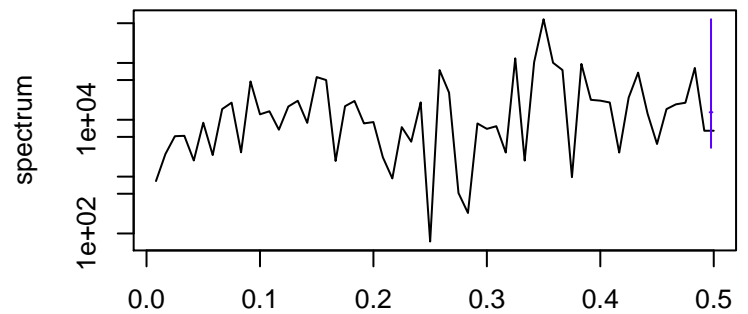

Observed

frequency
bandwidth = 0.00214

Trend

frequency
bandwidth = 0.00241

Seasonal

frequency
bandwidth = 0.00214

Random

frequency
bandwidth = 0.00241