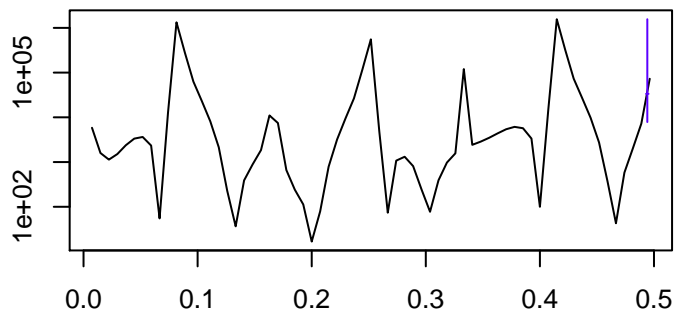

Observed

frequency
bandwidth = 0.00214

Trend

frequency
bandwidth = 0.00241

Seasonal

frequency
bandwidth = 0.00214

Random

frequency
bandwidth = 0.00241