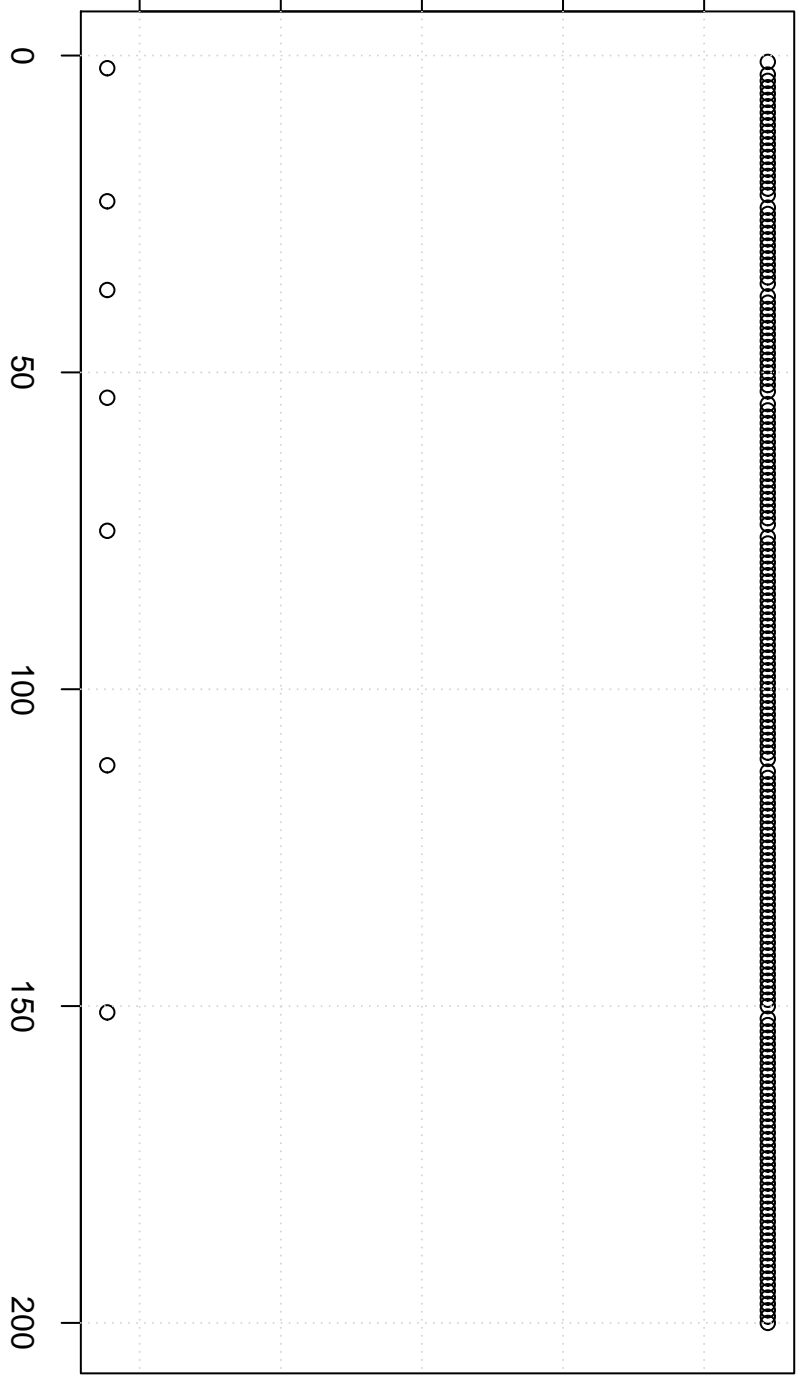

simulated values

-0.356 -0.354 -0.352 -0.350 -0.348

Simulation of Median