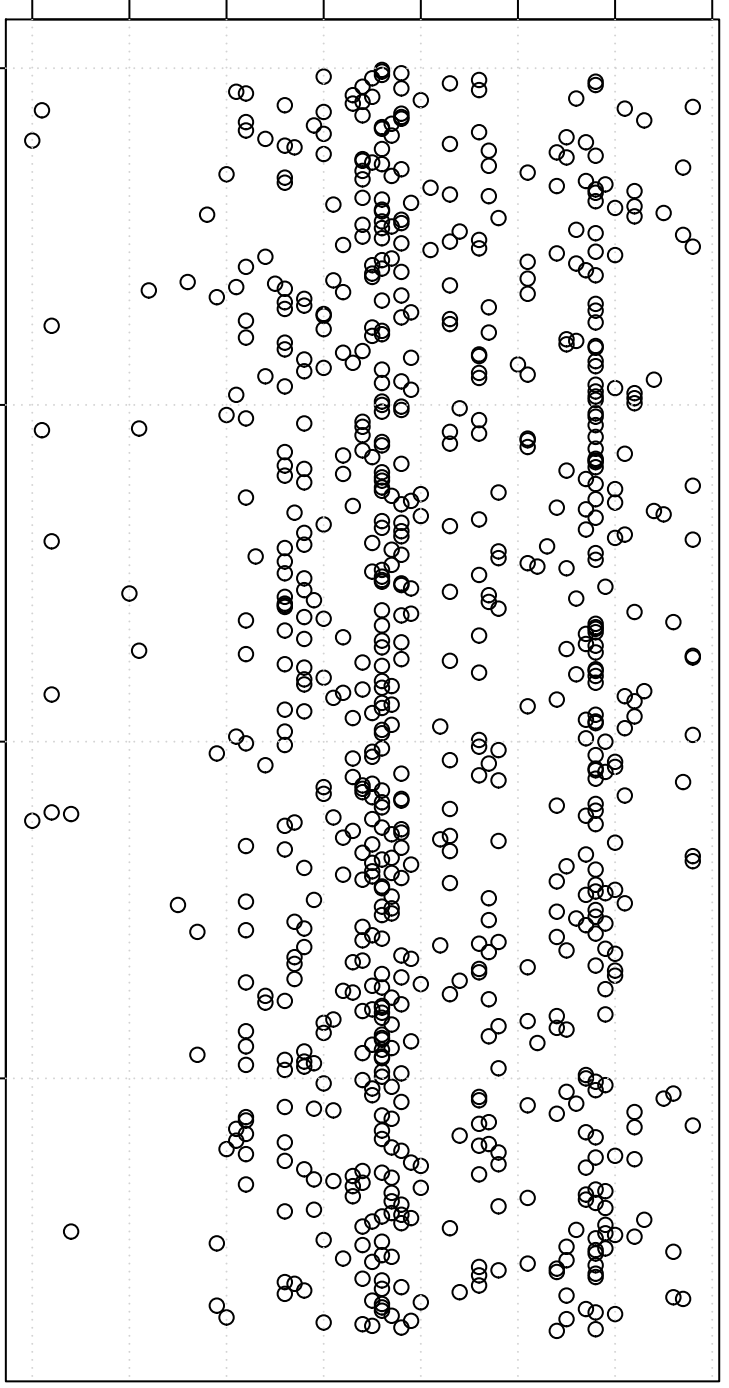

simulated values

21.95 22.05 22.15 22.25

0 200 400 600

Index

Simulation of Median