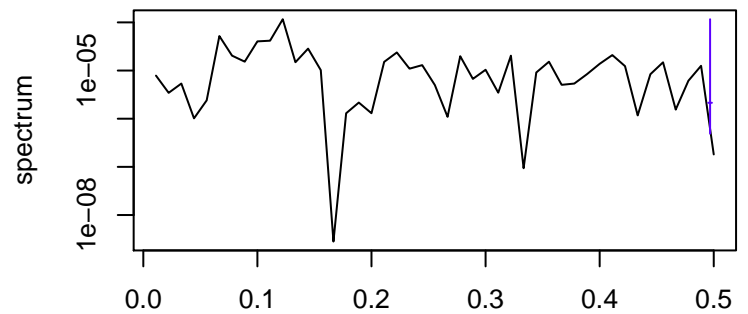

Observed

frequency
bandwidth = 0.00301

Trend

frequency
bandwidth = 0.00321

Seasonal

frequency
bandwidth = 0.00301

Random

frequency
bandwidth = 0.00321