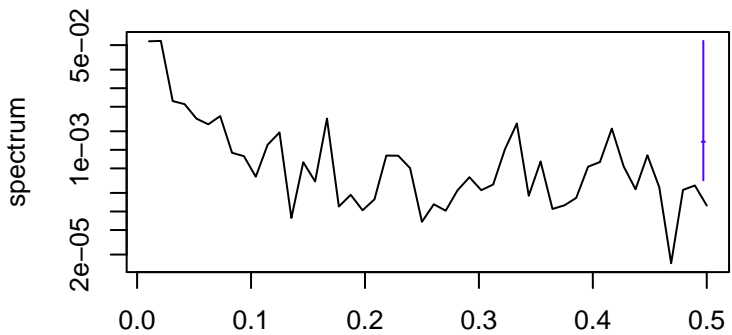

Observed

frequency
bandwidth = 0.00301

Trend

frequency
bandwidth = 0.00321

Seasonal

frequency
bandwidth = 0.00301

Random

frequency
bandwidth = 0.00321