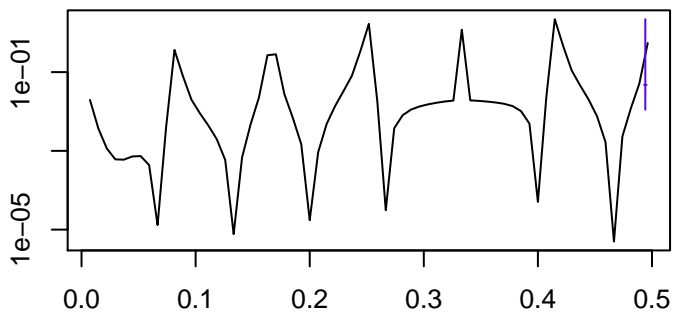

Observed

frequency
bandwidth = 0.00214

Trend

frequency
bandwidth = 0.00241

Seasonal

frequency
bandwidth = 0.00214

Random

frequency
bandwidth = 0.00241