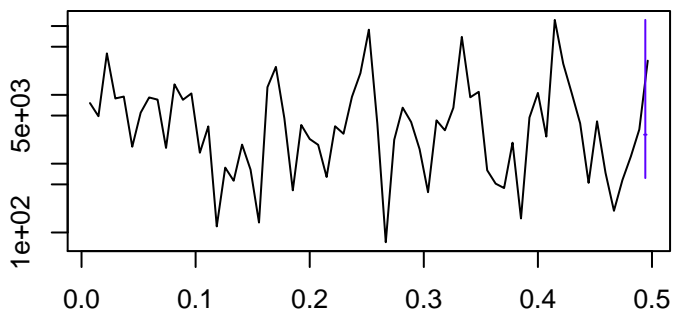

Observed

frequency
bandwidth = 0.00214

Trend

frequency
bandwidth = 0.00241

Seasonal

frequency
bandwidth = 0.00214

Random

frequency
bandwidth = 0.00241