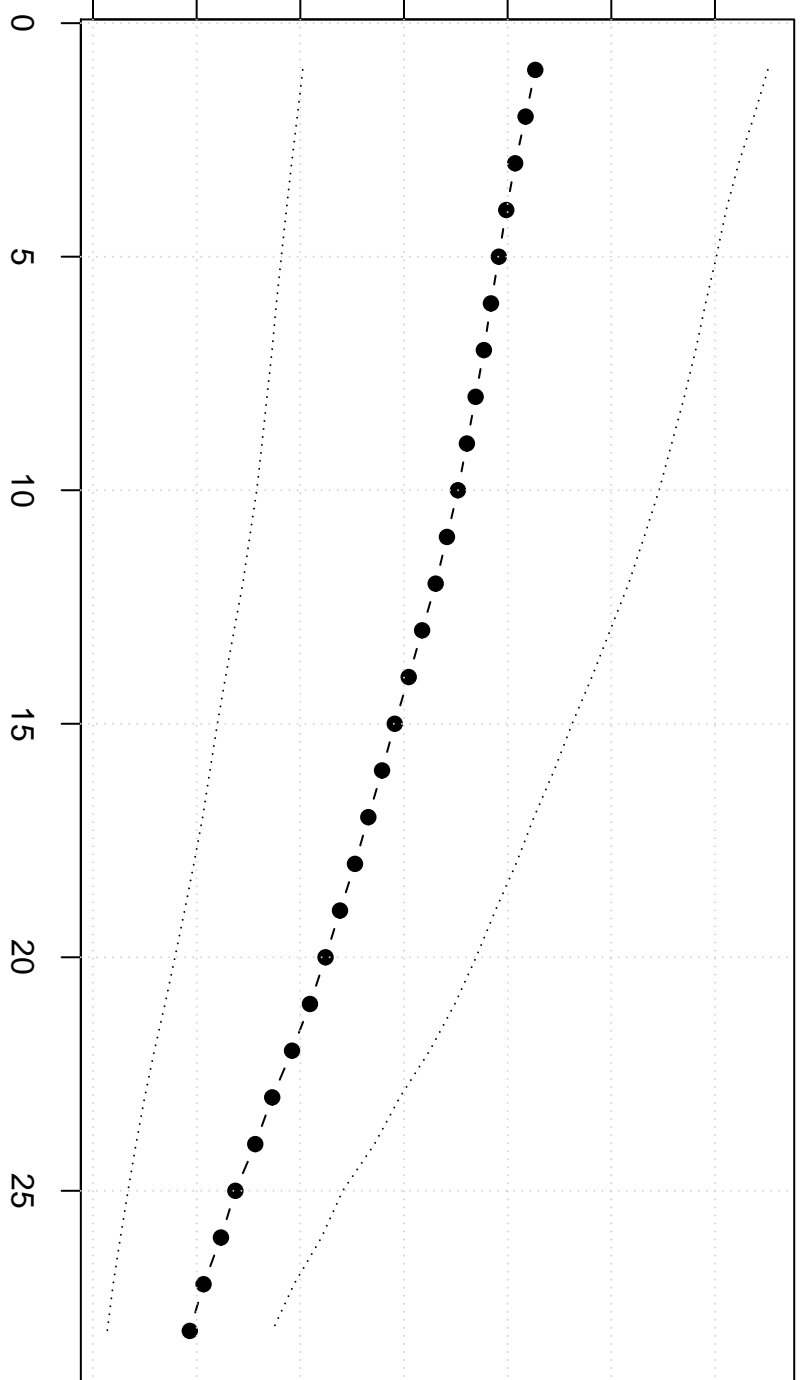

Trimmed Mean( $j/n$ )

74.6 74.8 75.0 75.2 75.4 75.6 75.8

centrummaten prijs scheerapp 2006-2012