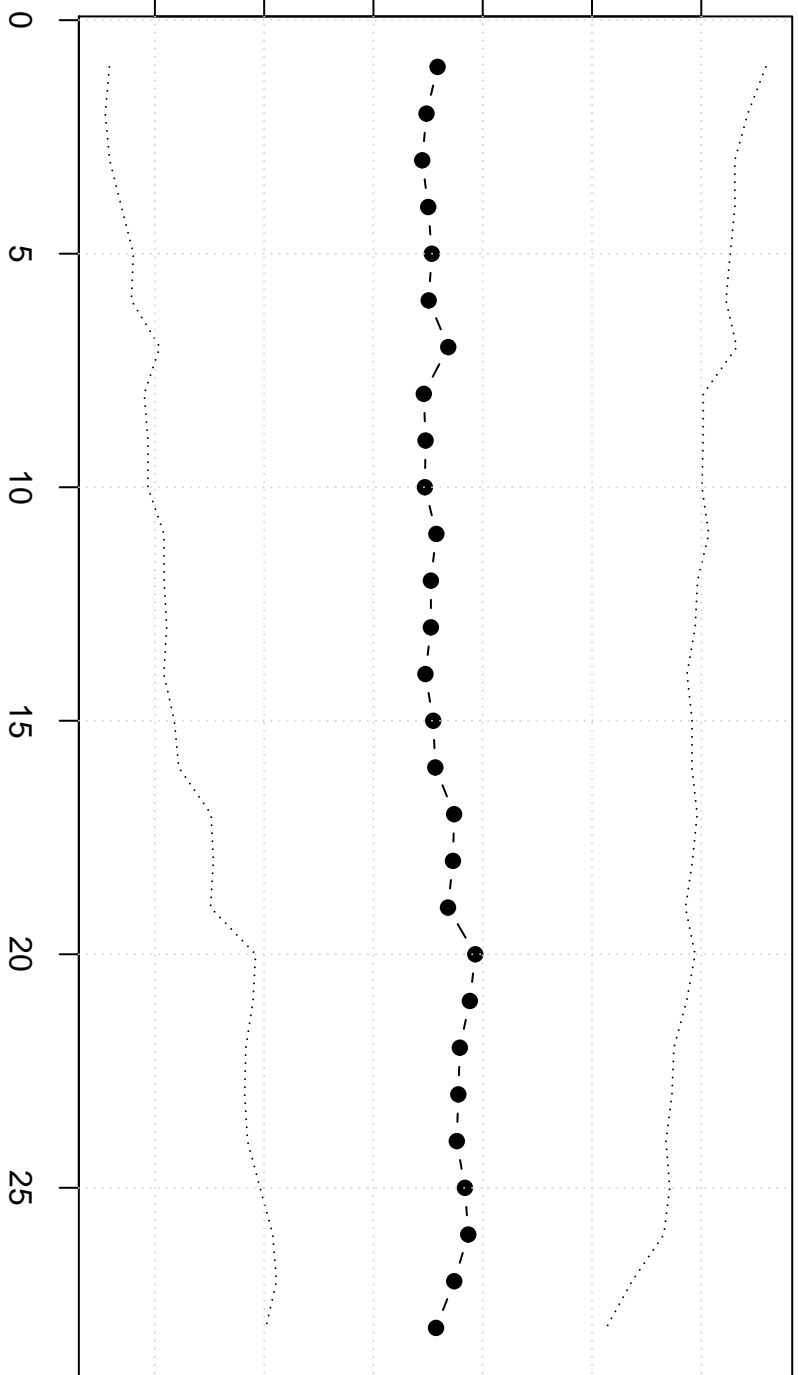

Winsorized Mean(j/n)

100 102 104 106 108 110

Prijnsindex Ruwe aardolie