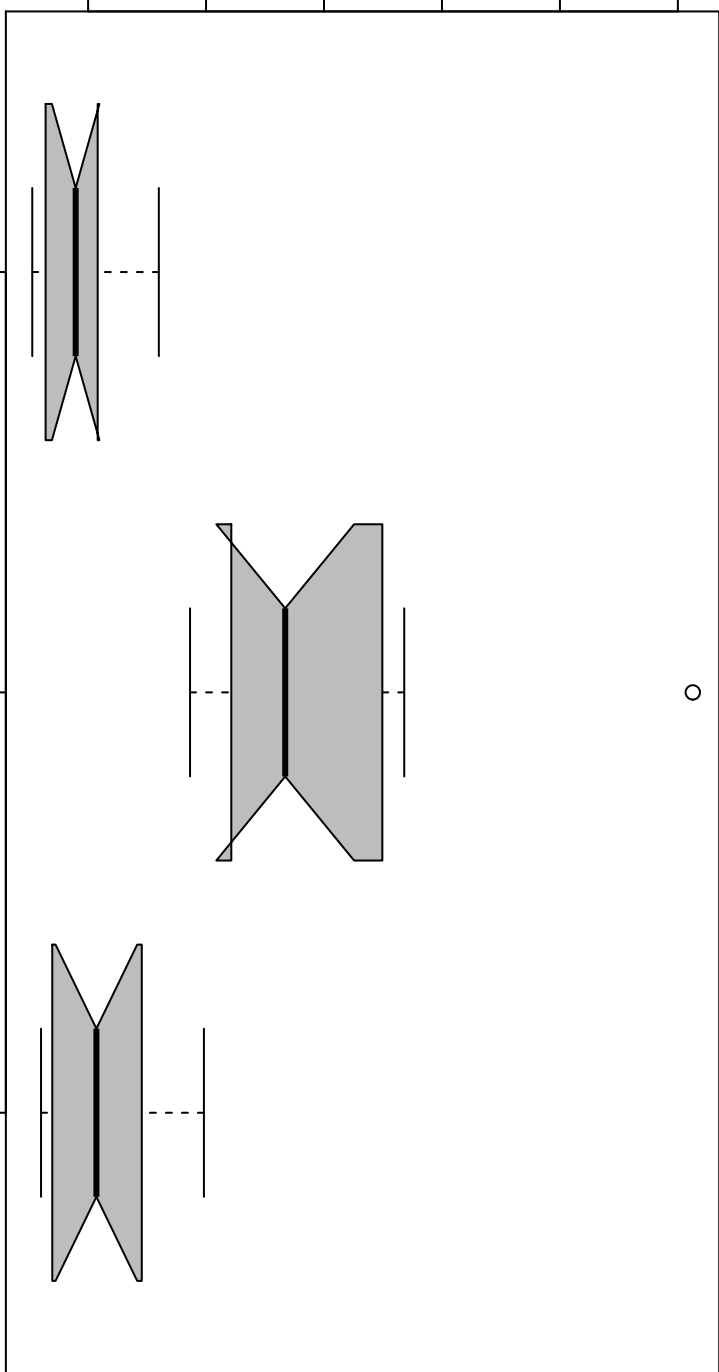

Overall Variability

5000 10000 15000 20000 25000 30000

S.D.

Range

IQR

Notched Box Plots