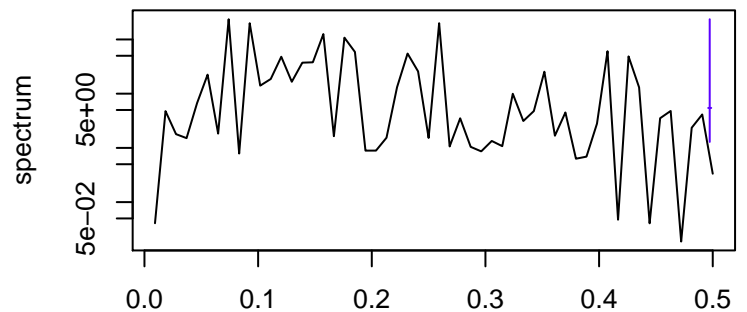

Observed

bandwidth = 0.00241

Trend

bandwidth = 0.00267

Seasonal

bandwidth = 0.00241

Random

bandwidth = 0.00267