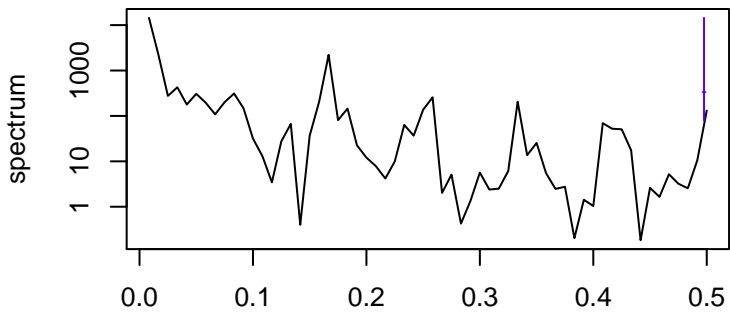

Observed

bandwidth = 0.00241

Trend

bandwidth = 0.00267

Seasonal

bandwidth = 0.00241

Random

bandwidth = 0.00267