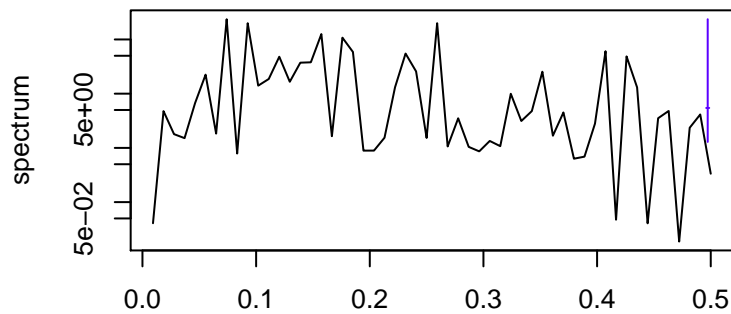

Observed

frequency
bandwidth = 0.00241

Trend

frequency
bandwidth = 0.00267

Seasonal

frequency
bandwidth = 0.00241

Random

frequency
bandwidth = 0.00267