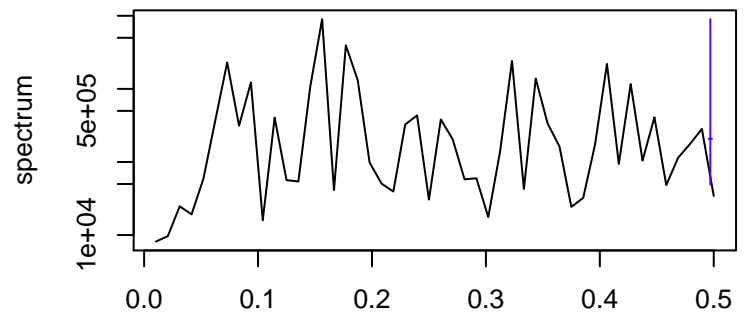

Observed

frequency
bandwidth = 0.00267

Trend

frequency
bandwidth = 0.00301

Seasonal

frequency
bandwidth = 0.00267

Random

frequency
bandwidth = 0.00301