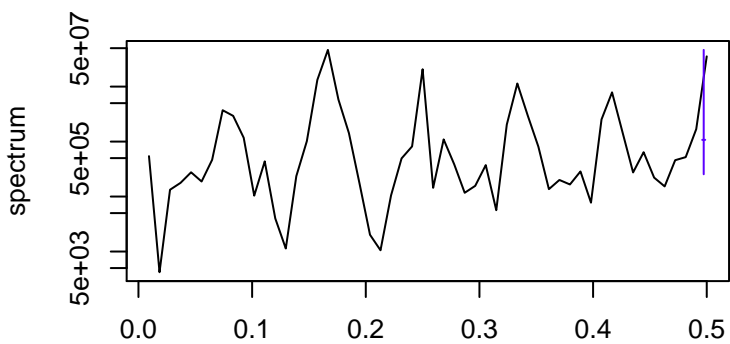

Observed

frequency
bandwidth = 0.00267

Trend

frequency
bandwidth = 0.00301

Seasonal

frequency
bandwidth = 0.00267

Random

frequency
bandwidth = 0.00301