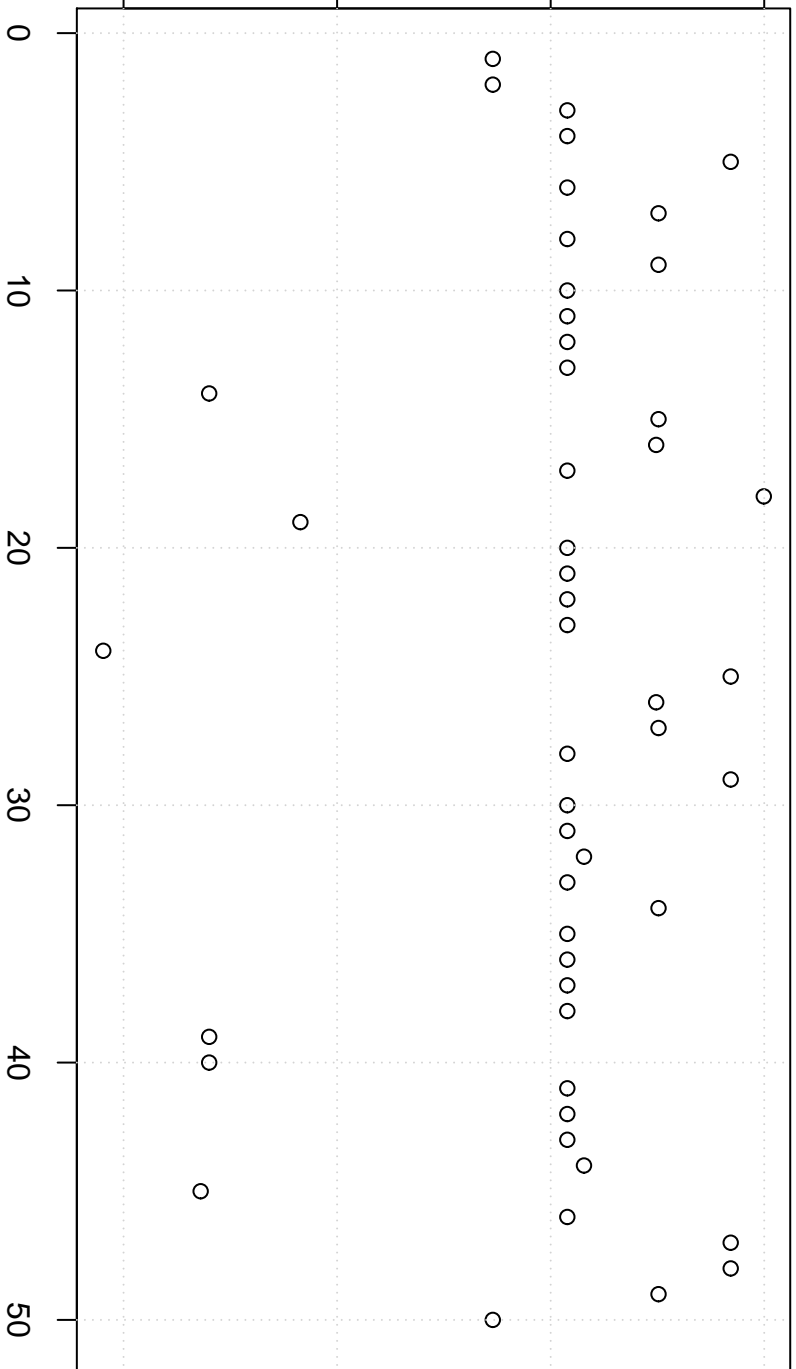

simulated values

15000 15500 16000 16500

Simulation of Midrange

Index