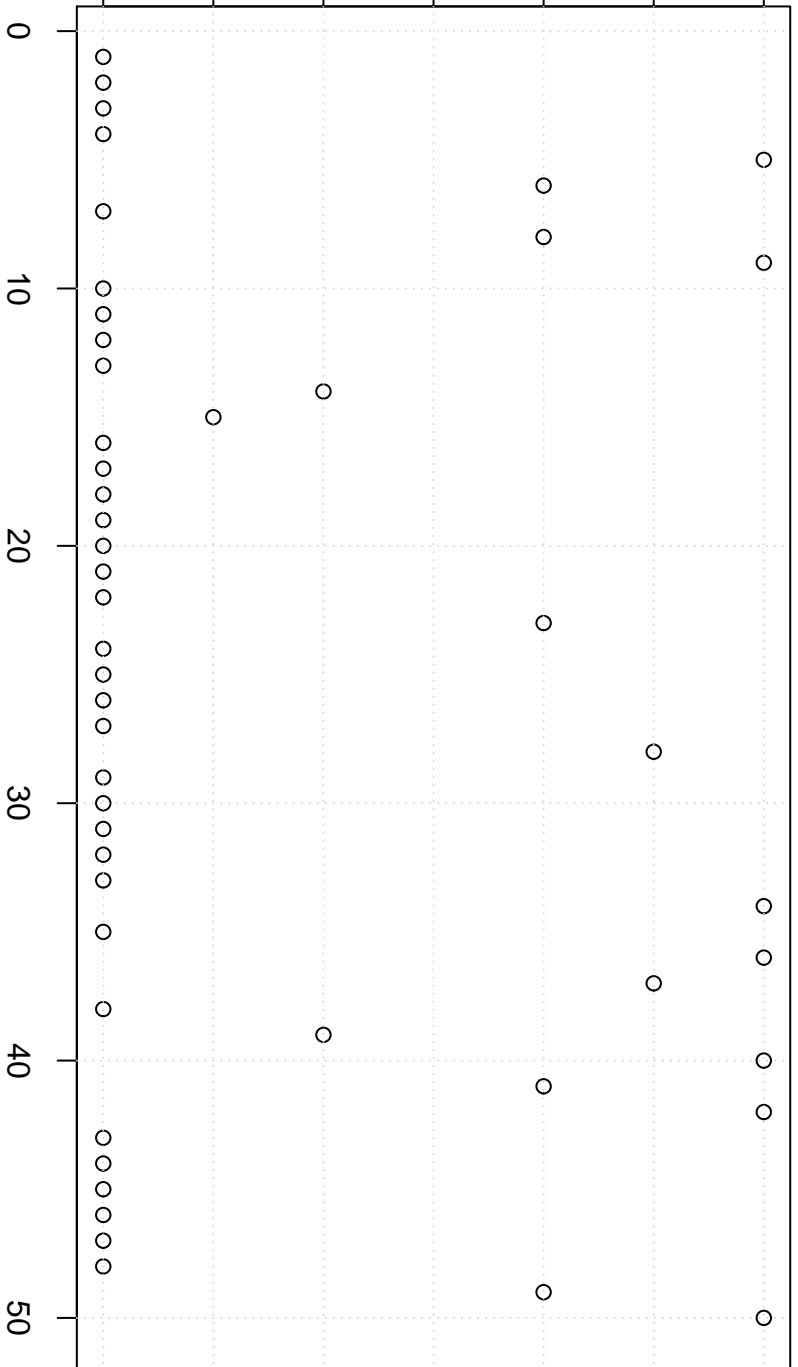

simulated values

22.0 22.5 23.0 23.5 24.0 24.5 25.0

Simulation of Median

Index