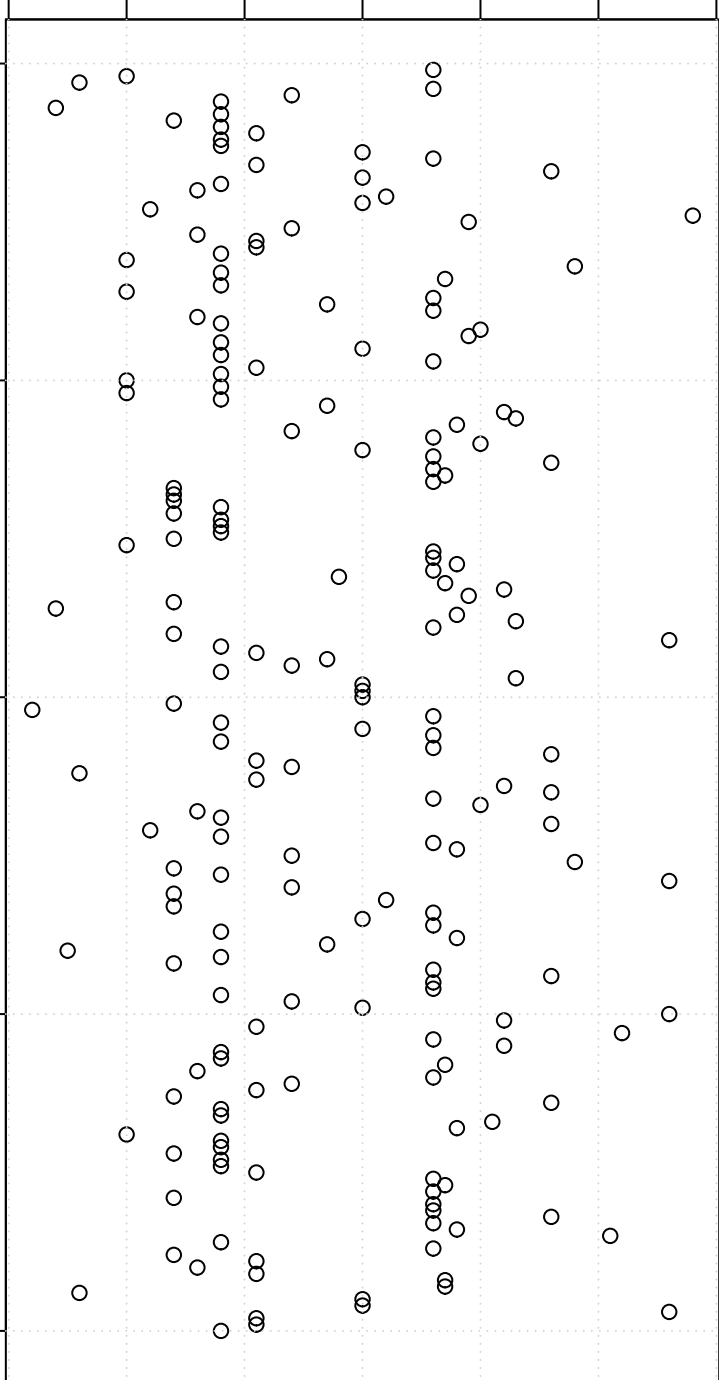

simulated values

130.0 130.5 131.0 131.5 132.0 132.5 133.0

0 50 100 150 200

Index

Simulation of Median