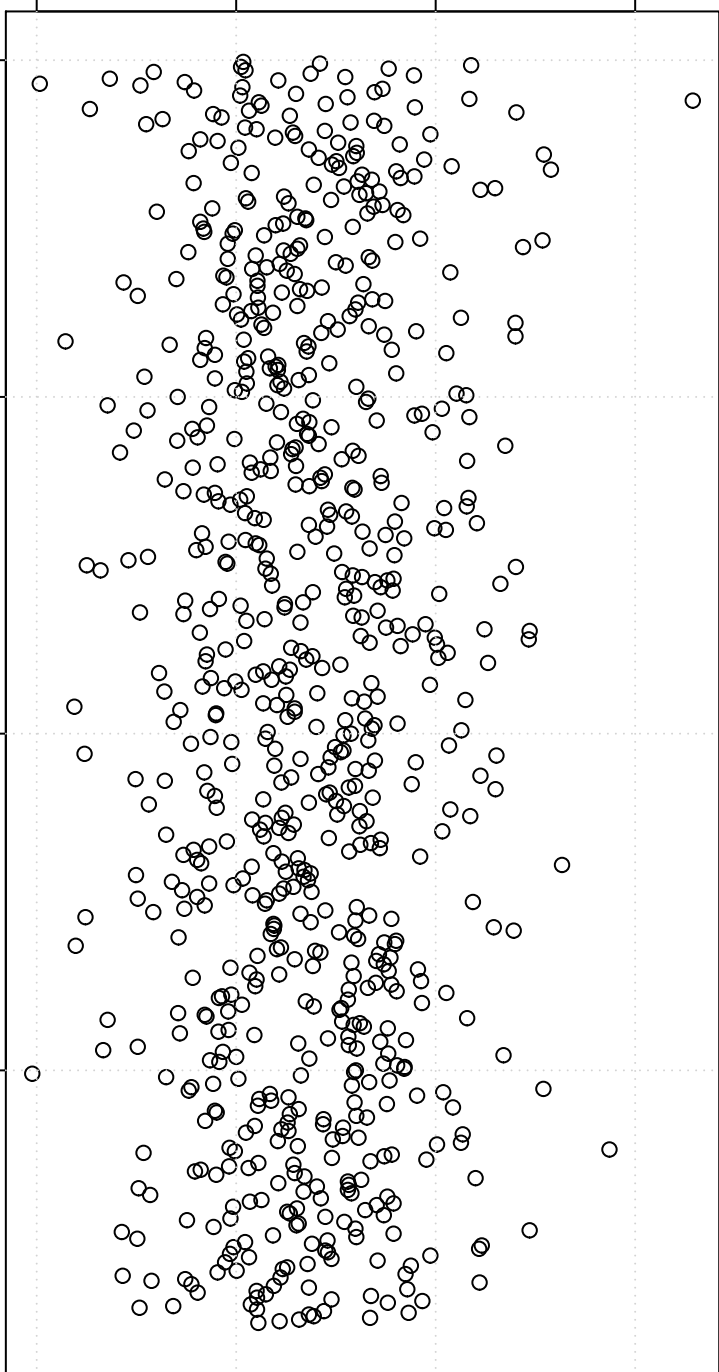

simulated values

22.5 23.0 23.5 24.0

0

200

400

600

Index

**Simulation of Mean**