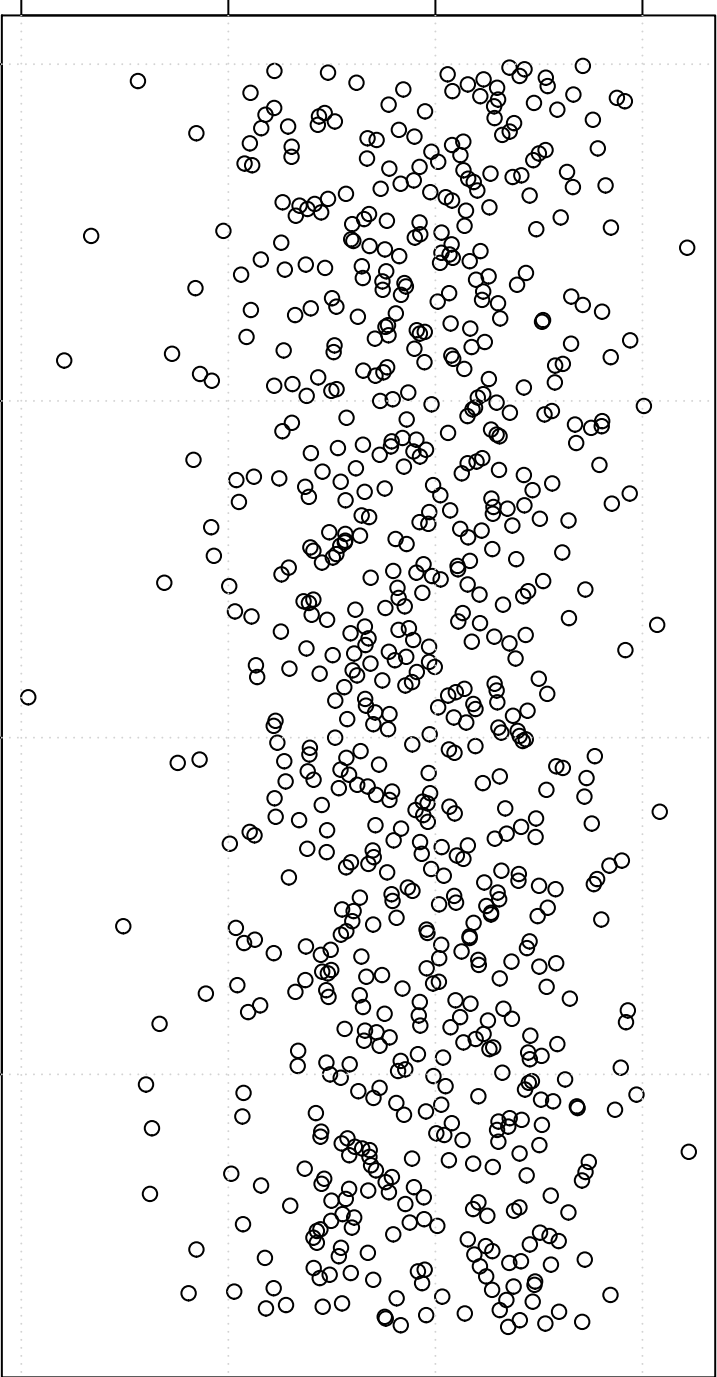

simulated values

40.5 41.0 41.5 42.0

0

200

400

600

Index

**Simulation of Mean**