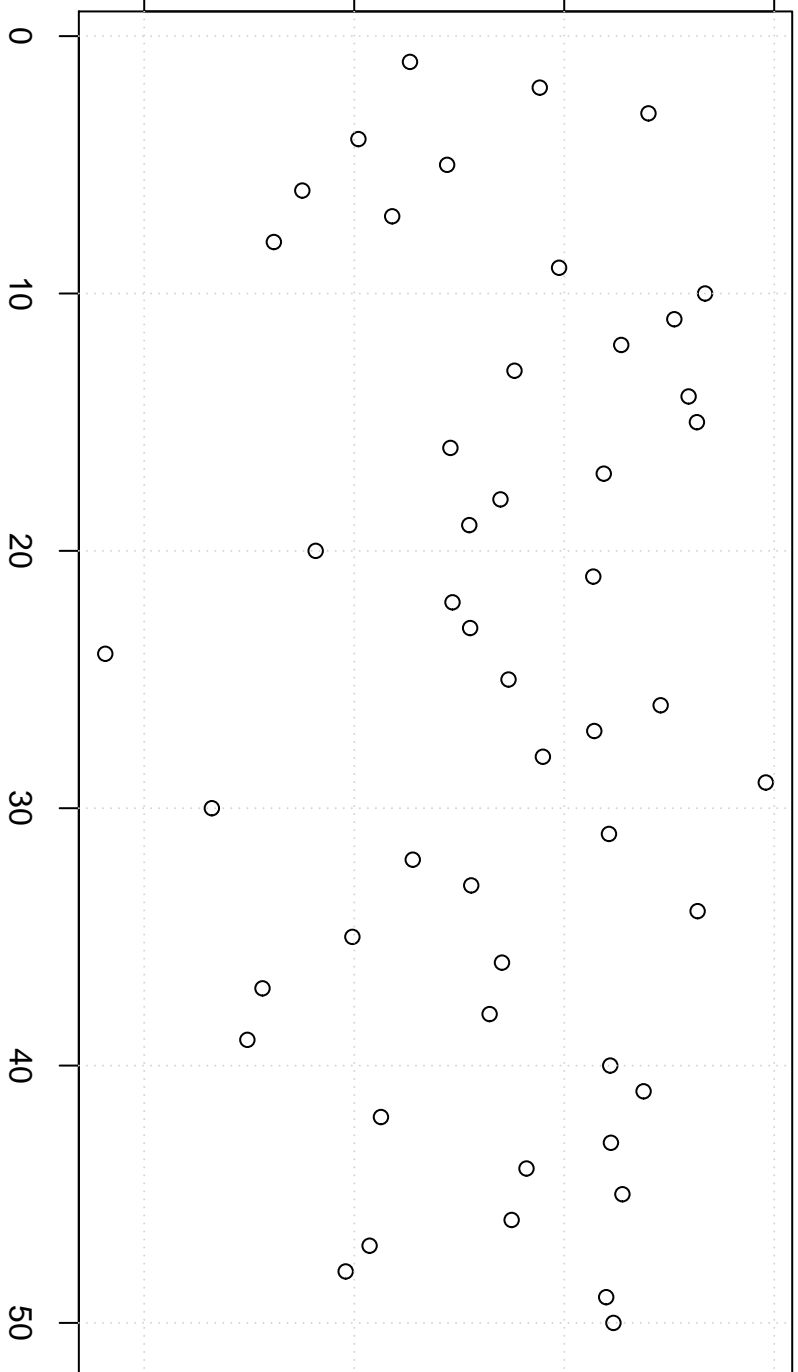

simulated values

40.5 41.0 41.5 42.0

Simulation of Mean

Index