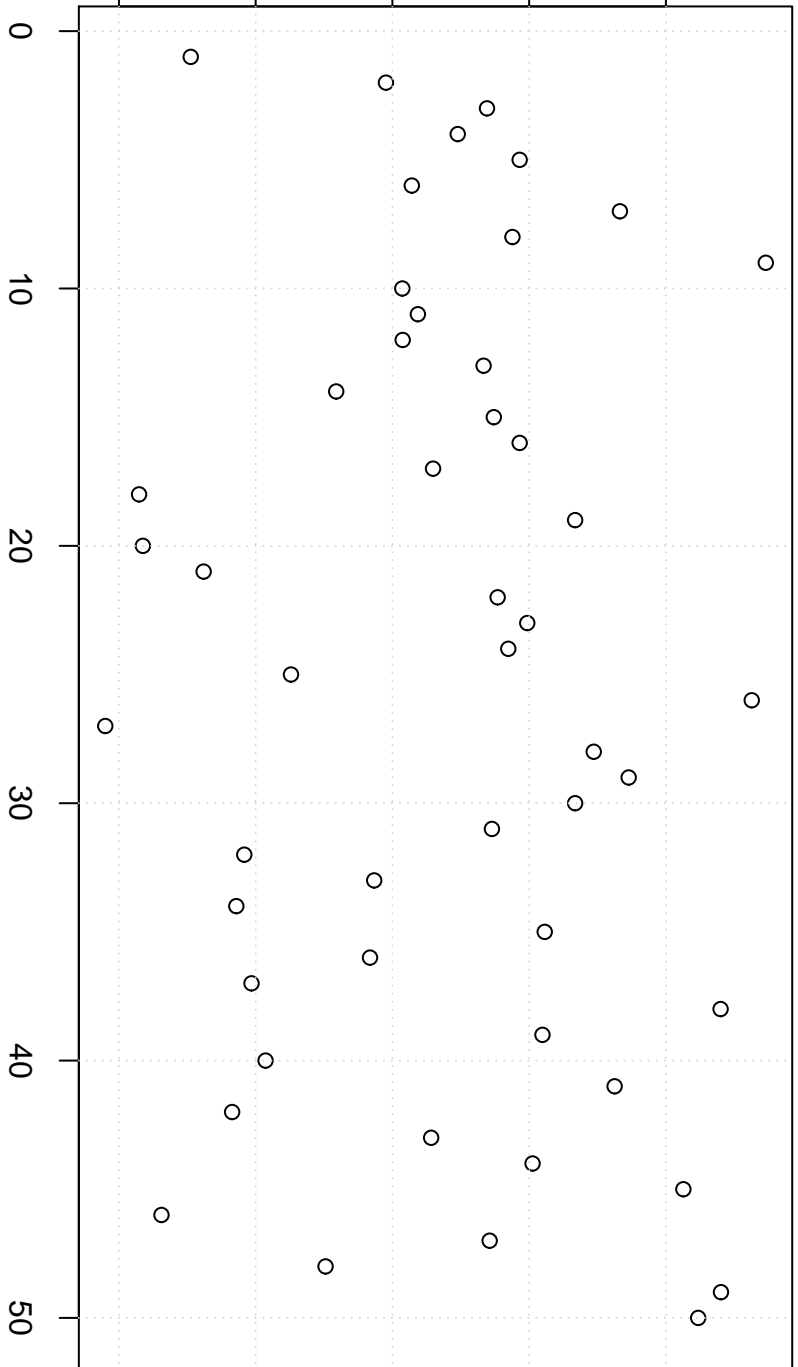

simulated values

3.85 3.90 3.95 4.00 4.05

Index

Simulation of Mean