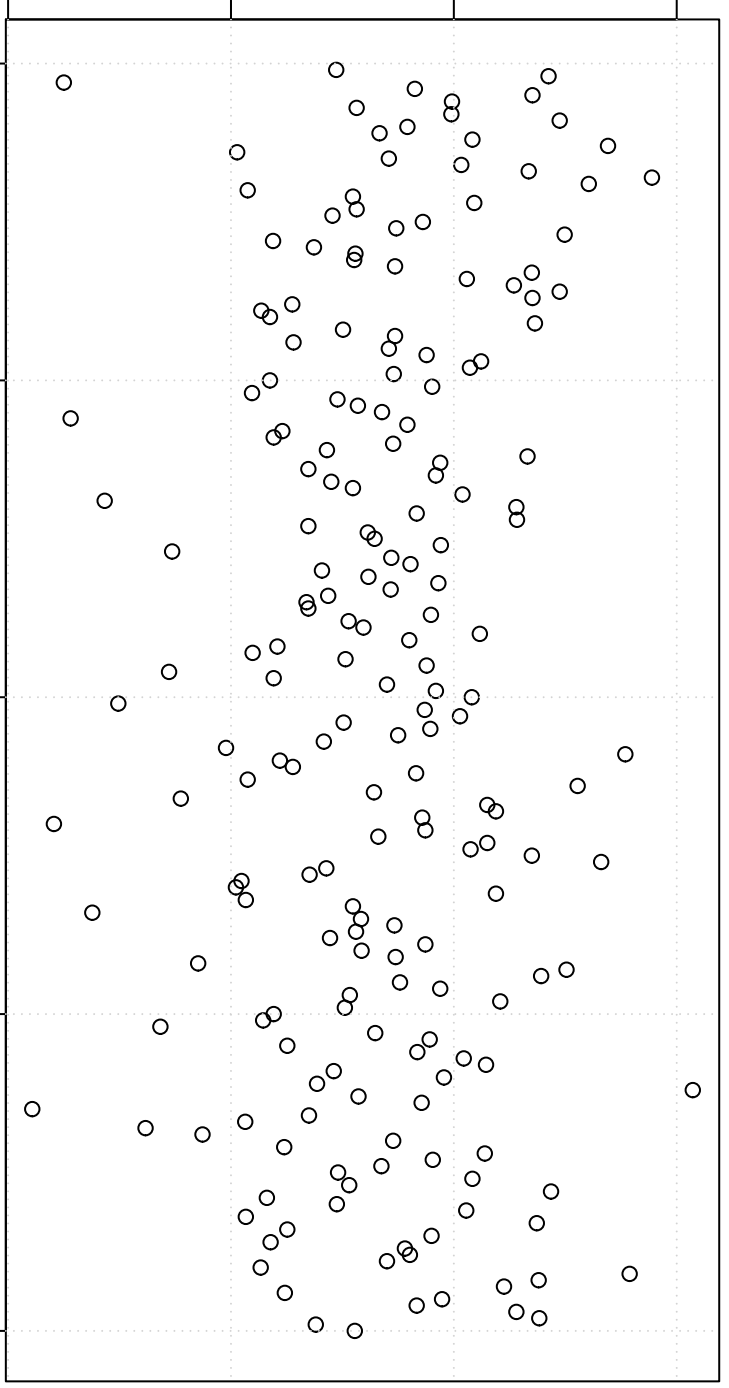

simulated values

17.5 18.0 18.5 19.0

0 50 100 150 200

Index

Simulation of Mean